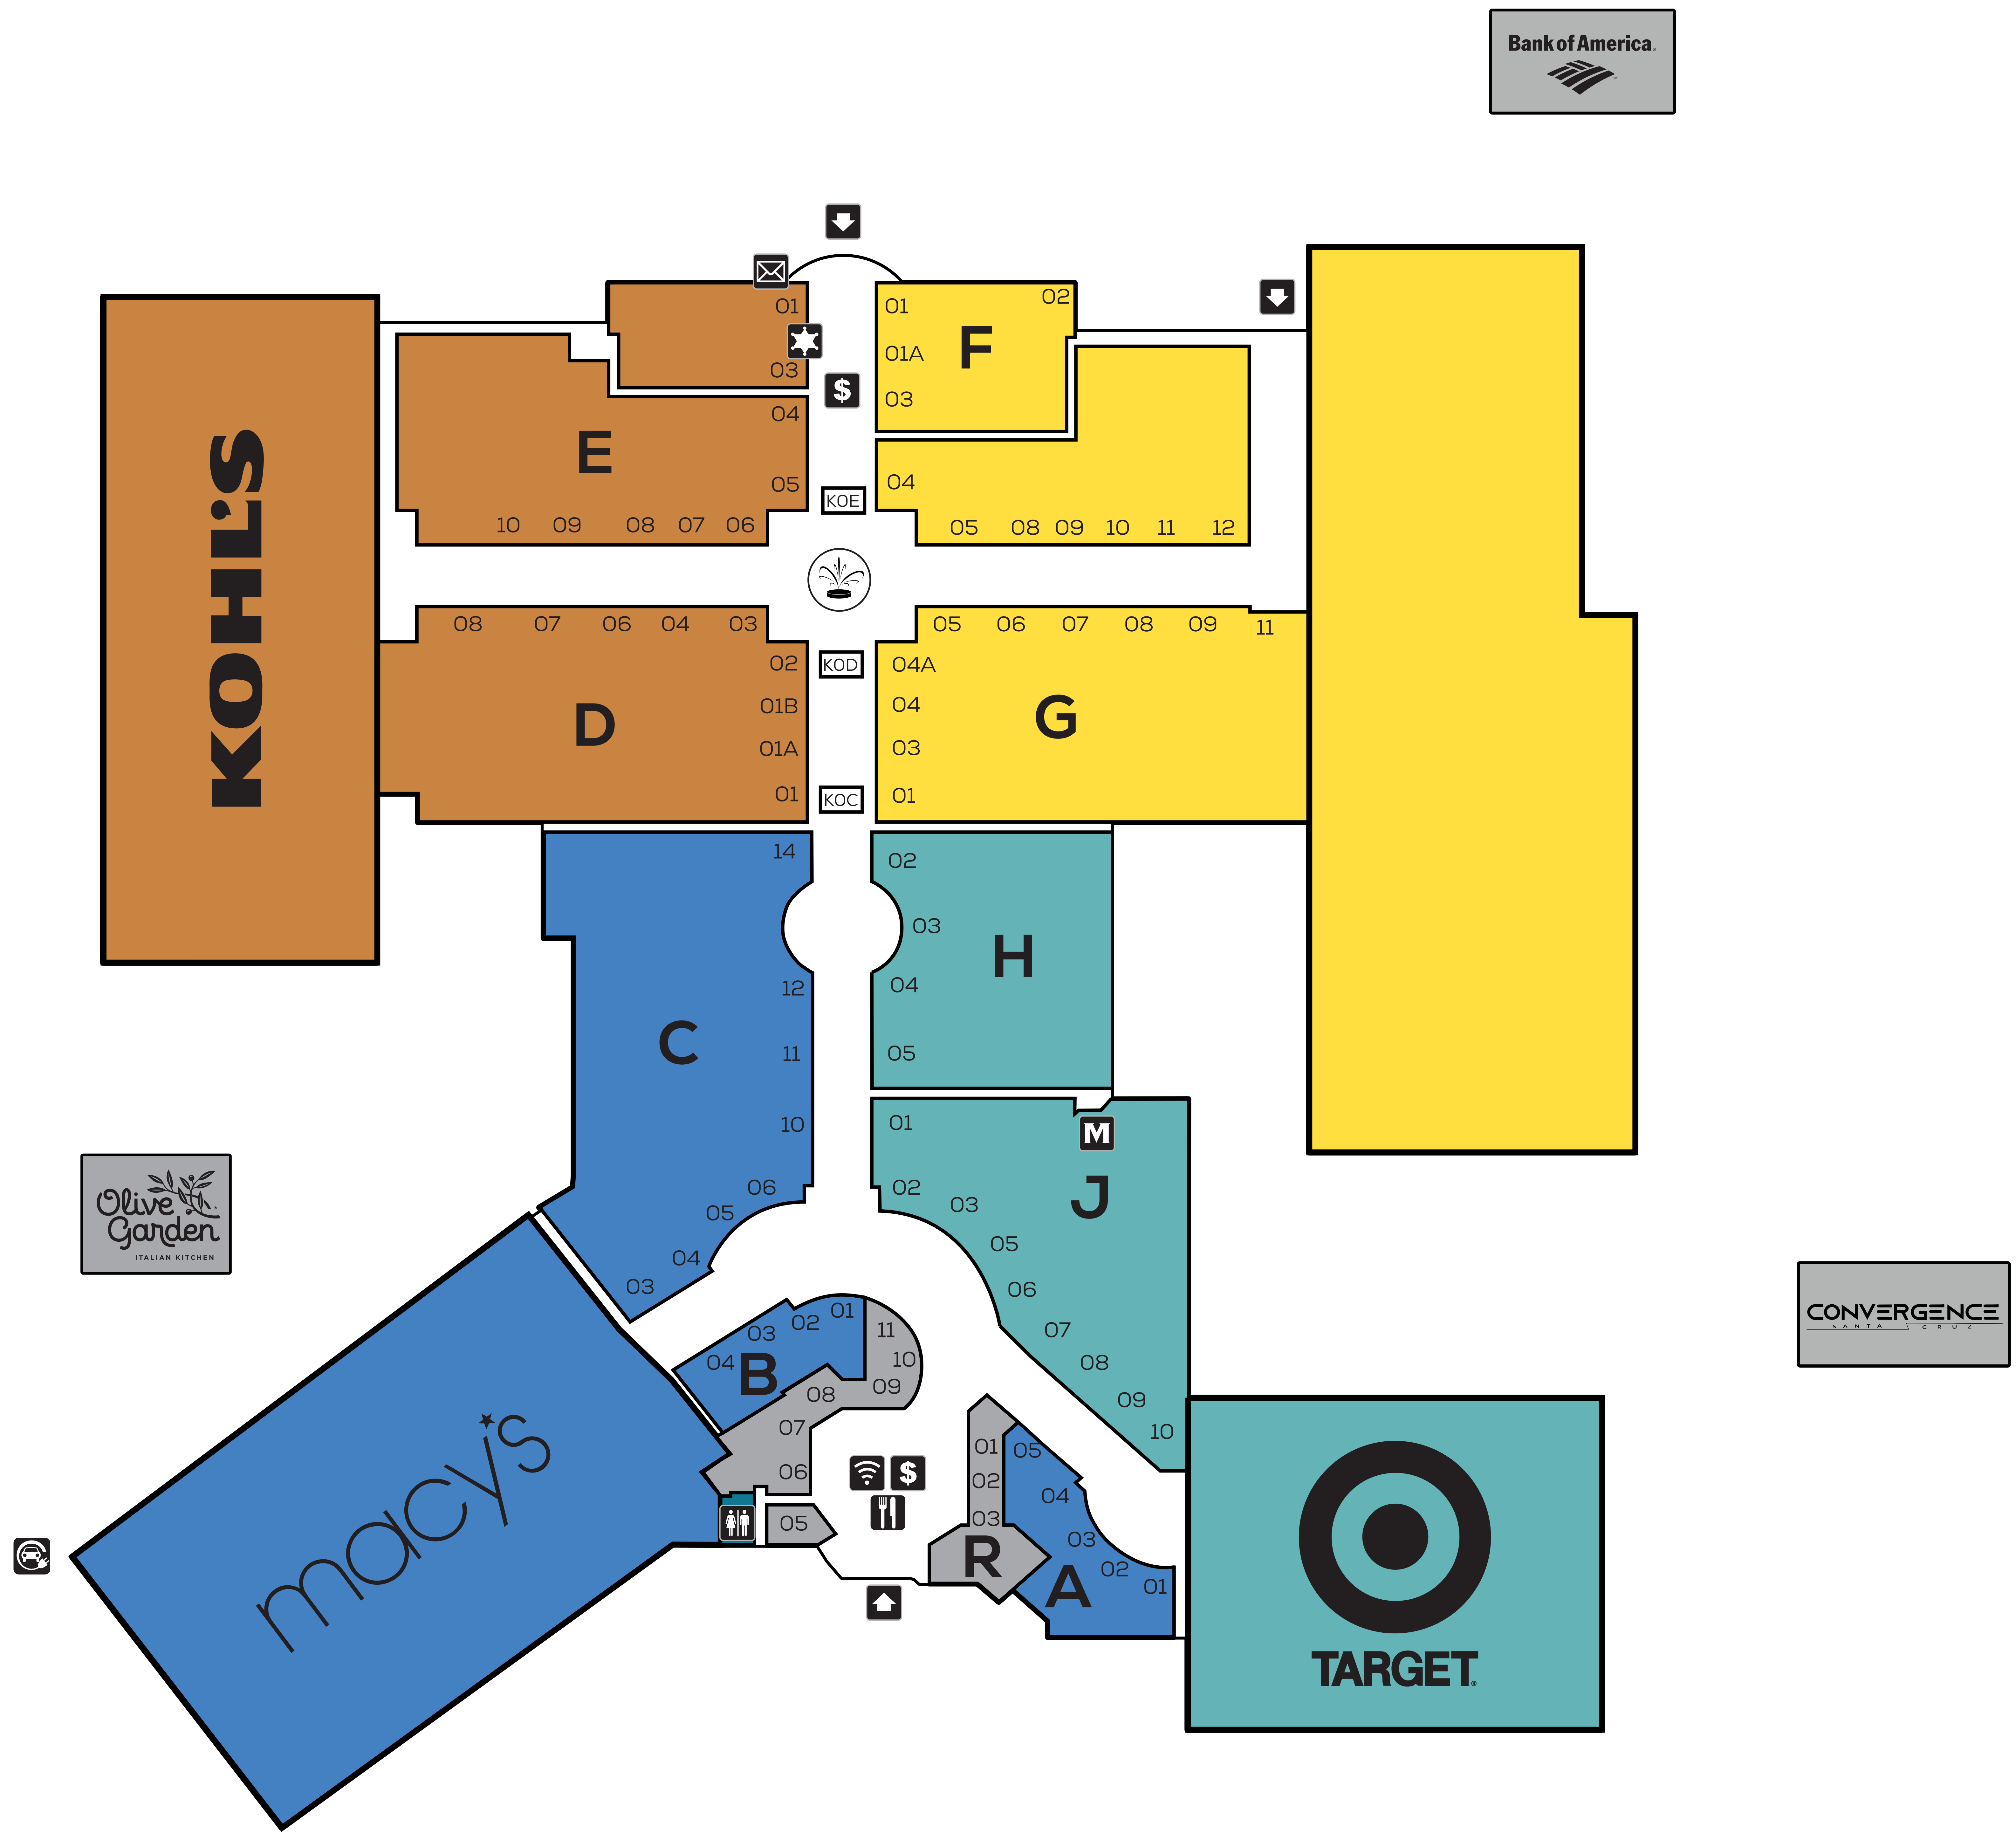

LET'S EXPLORE

DEPARTMENT STORES

Kohl's
Macy's
Target

APPAREL

Artrageous H05
Hot Topic J02
Journeys D01
Lids G04A
M@trix Santa Cruz G08
Randomize A05
Santa Cruz Apparel G01
Seconds H02
Vans J01
Zumiez G08

FOOTWEAR

Beck's Shoes C03
Famous Footwear C14
Journeys D01
Seconds H02
Vans J01
Zumiez G08

JEWELRY, EYEWEAR, HATS & ACCESSORIES

Art of Santa Cruz J10
Artrageous H05
Beck's Shoes C03
Capitola Shades Cart
Claire's Accessories B01
Daniel's Jewelers E05
Don Roberto Jewelers F04
Hot Topic J02
Lenscrafters G11
Lids G04A
Lovely's A03
M@trix Santa Cruz G08
Randomize A05
Santa Cruz Apparel G01
Seconds H02
Super Silver Santa Cruz J03
Zumiez G08

CELLULAR SERVICES & ACCESSORIES

AT&T Wireless E08
Cricket Wireless D02
Fix Station KOD
Lovely's A03
Metro by T-Mobile D01A
T-Mobile C12

HEALTH & BEAUTY

Bath & Body Works F10
Cirque Tumble Cheer G09
Eyes of the World Threading KOE
Faust Salon A02
Jazzercise D04
Lenscrafters G11
Lovely's A03
ULTA Beauty E10
VIP Massage D07

Legend

ATM	\$
Food Court	🍴
Fountain	🌊
Entrance	➡
Management Office	M
Postal Drop	✉
Restrooms	♿
Security/Lost & Found/Wheelchairs	★
Volta Auto Charging Station	🔌
WiFi	📶

LET'S CONNECT

@SHOPCAPITOLAMALL
#SHOPCAPITOLAMALL