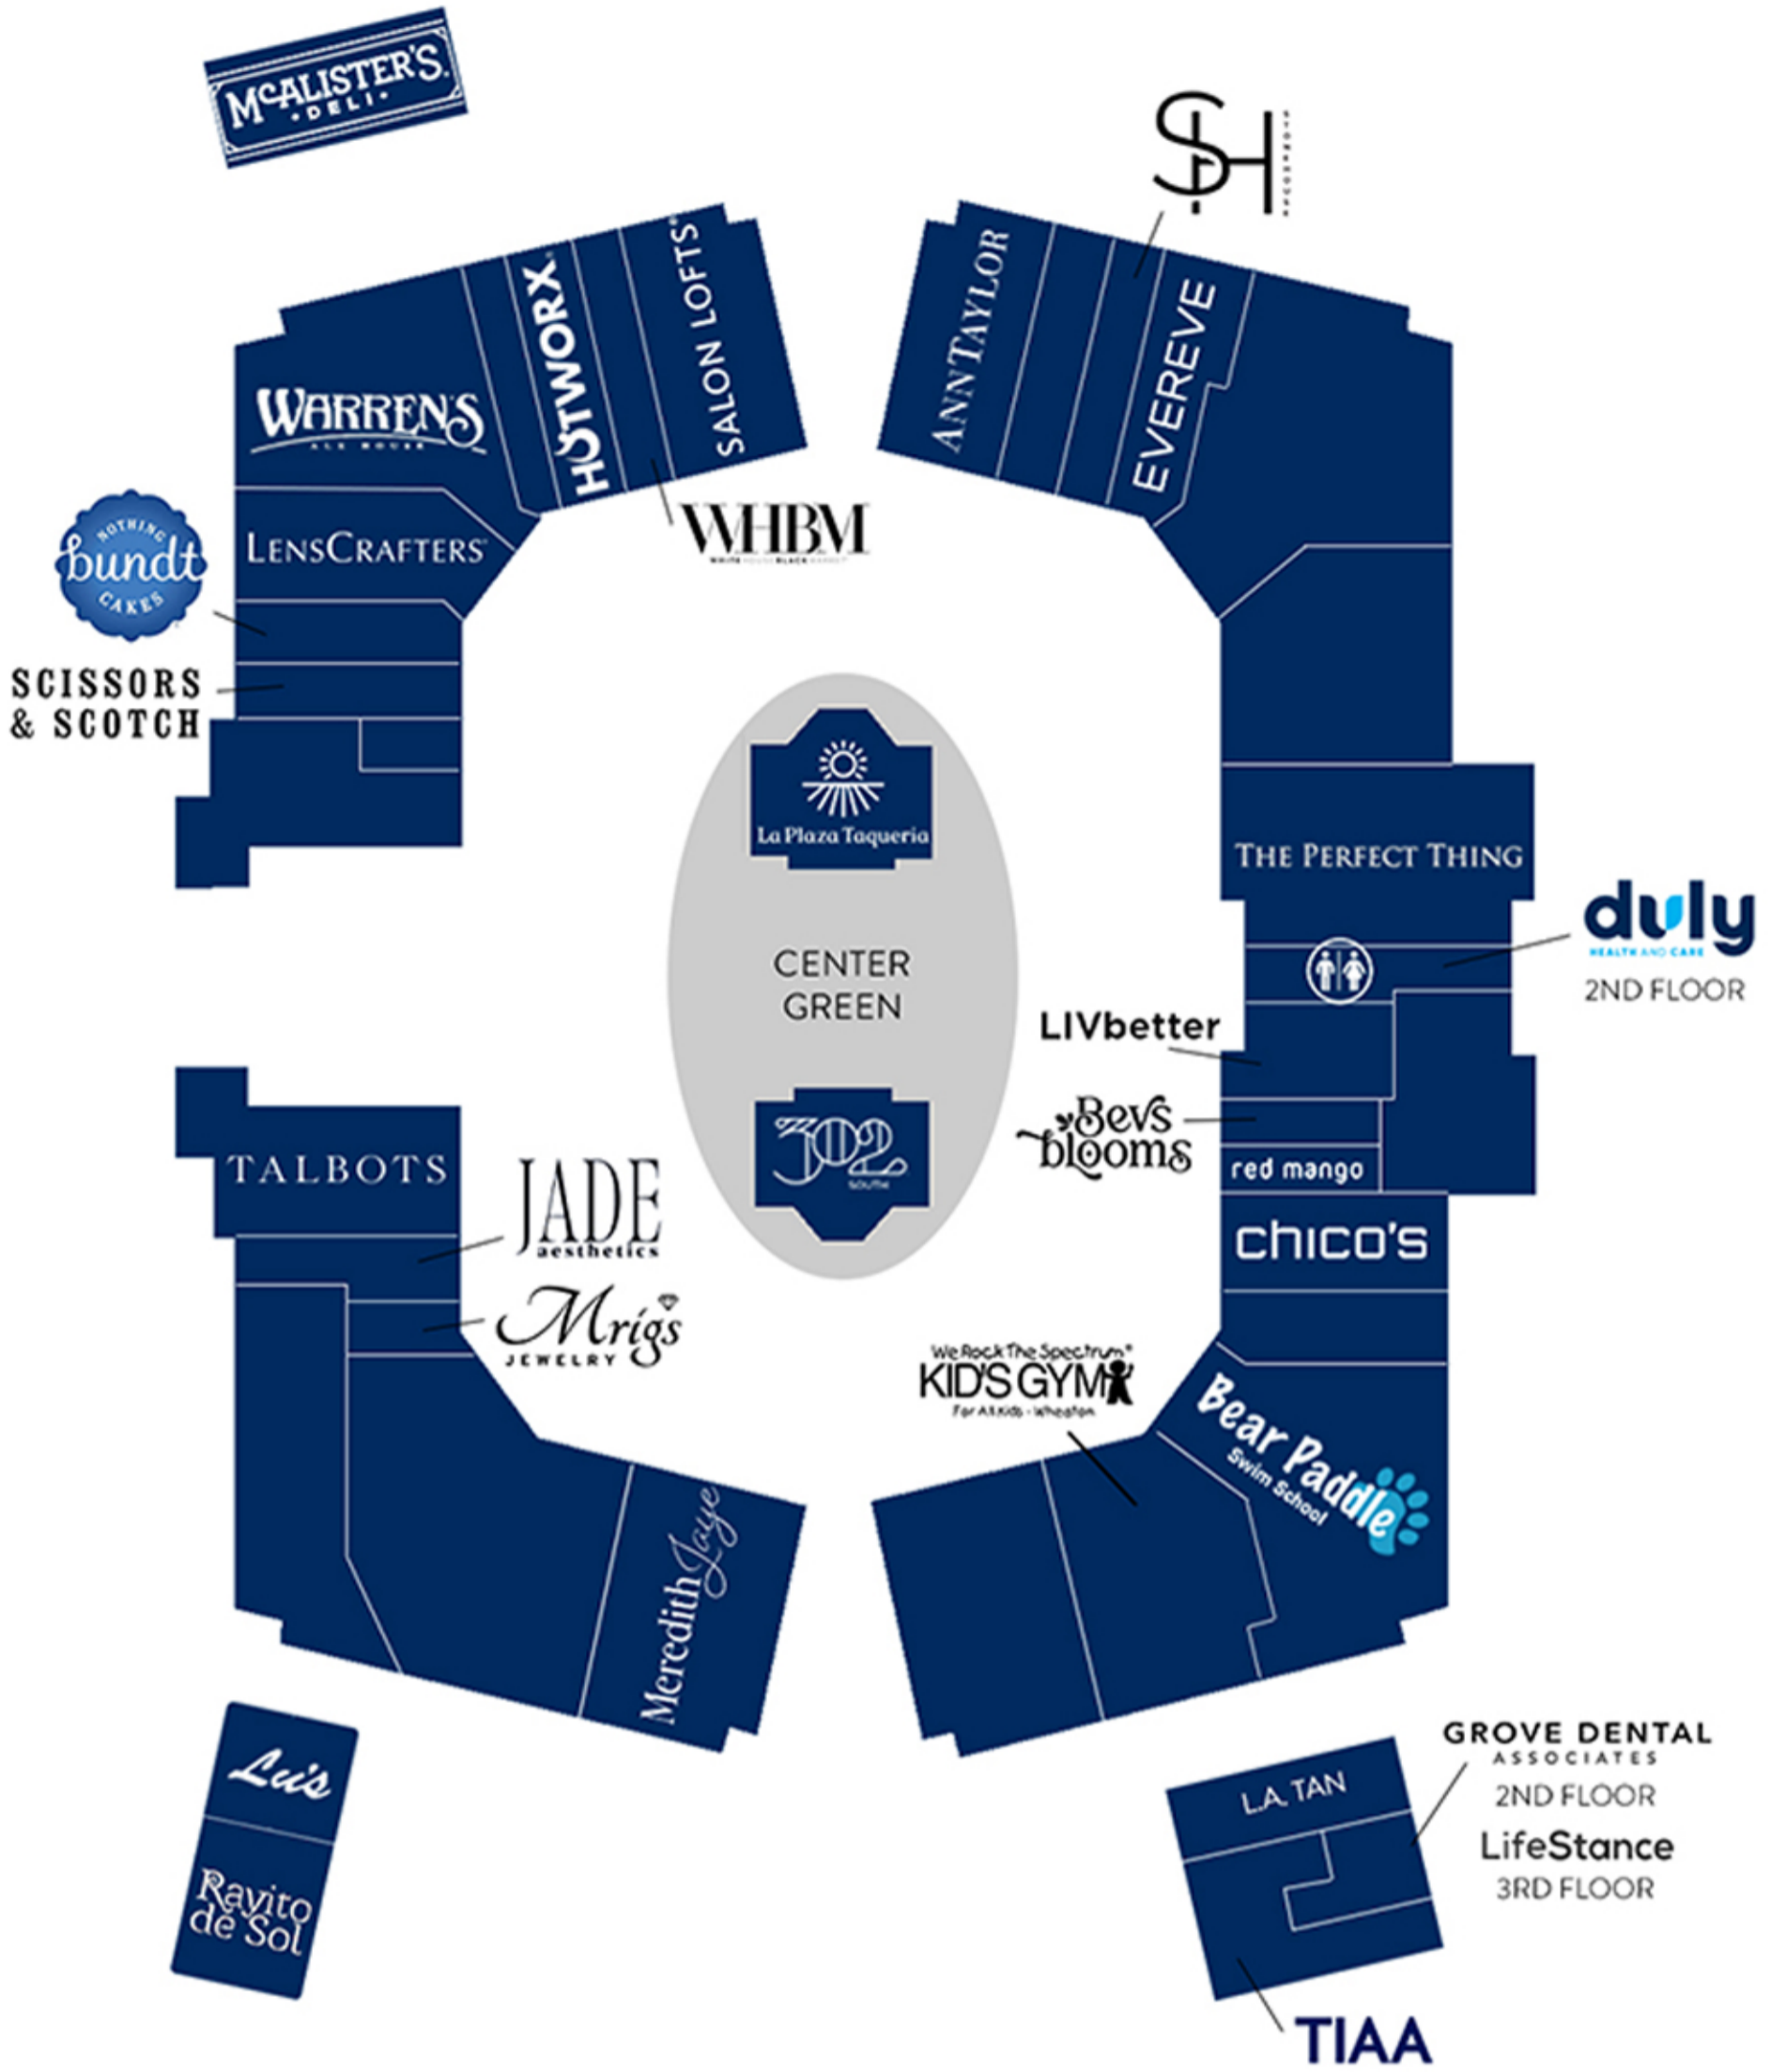

## RESTAURANTS & EATERIES

- 302 SOUTH
- LAPLAZA TAQUERIA (Coming Soon)
- LU'S SUSHI & CHINESE
- MCALISTER'S
- NOTHING BUNDT CAKES
- RED MANGO
- WARREN'S ALE HOUSE

## PROFESSIONAL OFFICES

- DULY AESTHETICS
- GROVE DENTAL
- LIFESTANCE HEALTH
- TIAA

## BEAUTY & WELLNESS

- HOTWORX
- JADE AESTHETICS
- L.A. TAN
- LENS CRAFTERS
- LIVBETTER (Coming Soon)
- SALON LOFTS

## HOME & GIFTS

- BEV'S BLOOMS
- MEREDITH JAYE
- STONEHOUSE MARKET
- THE PERFECT THING