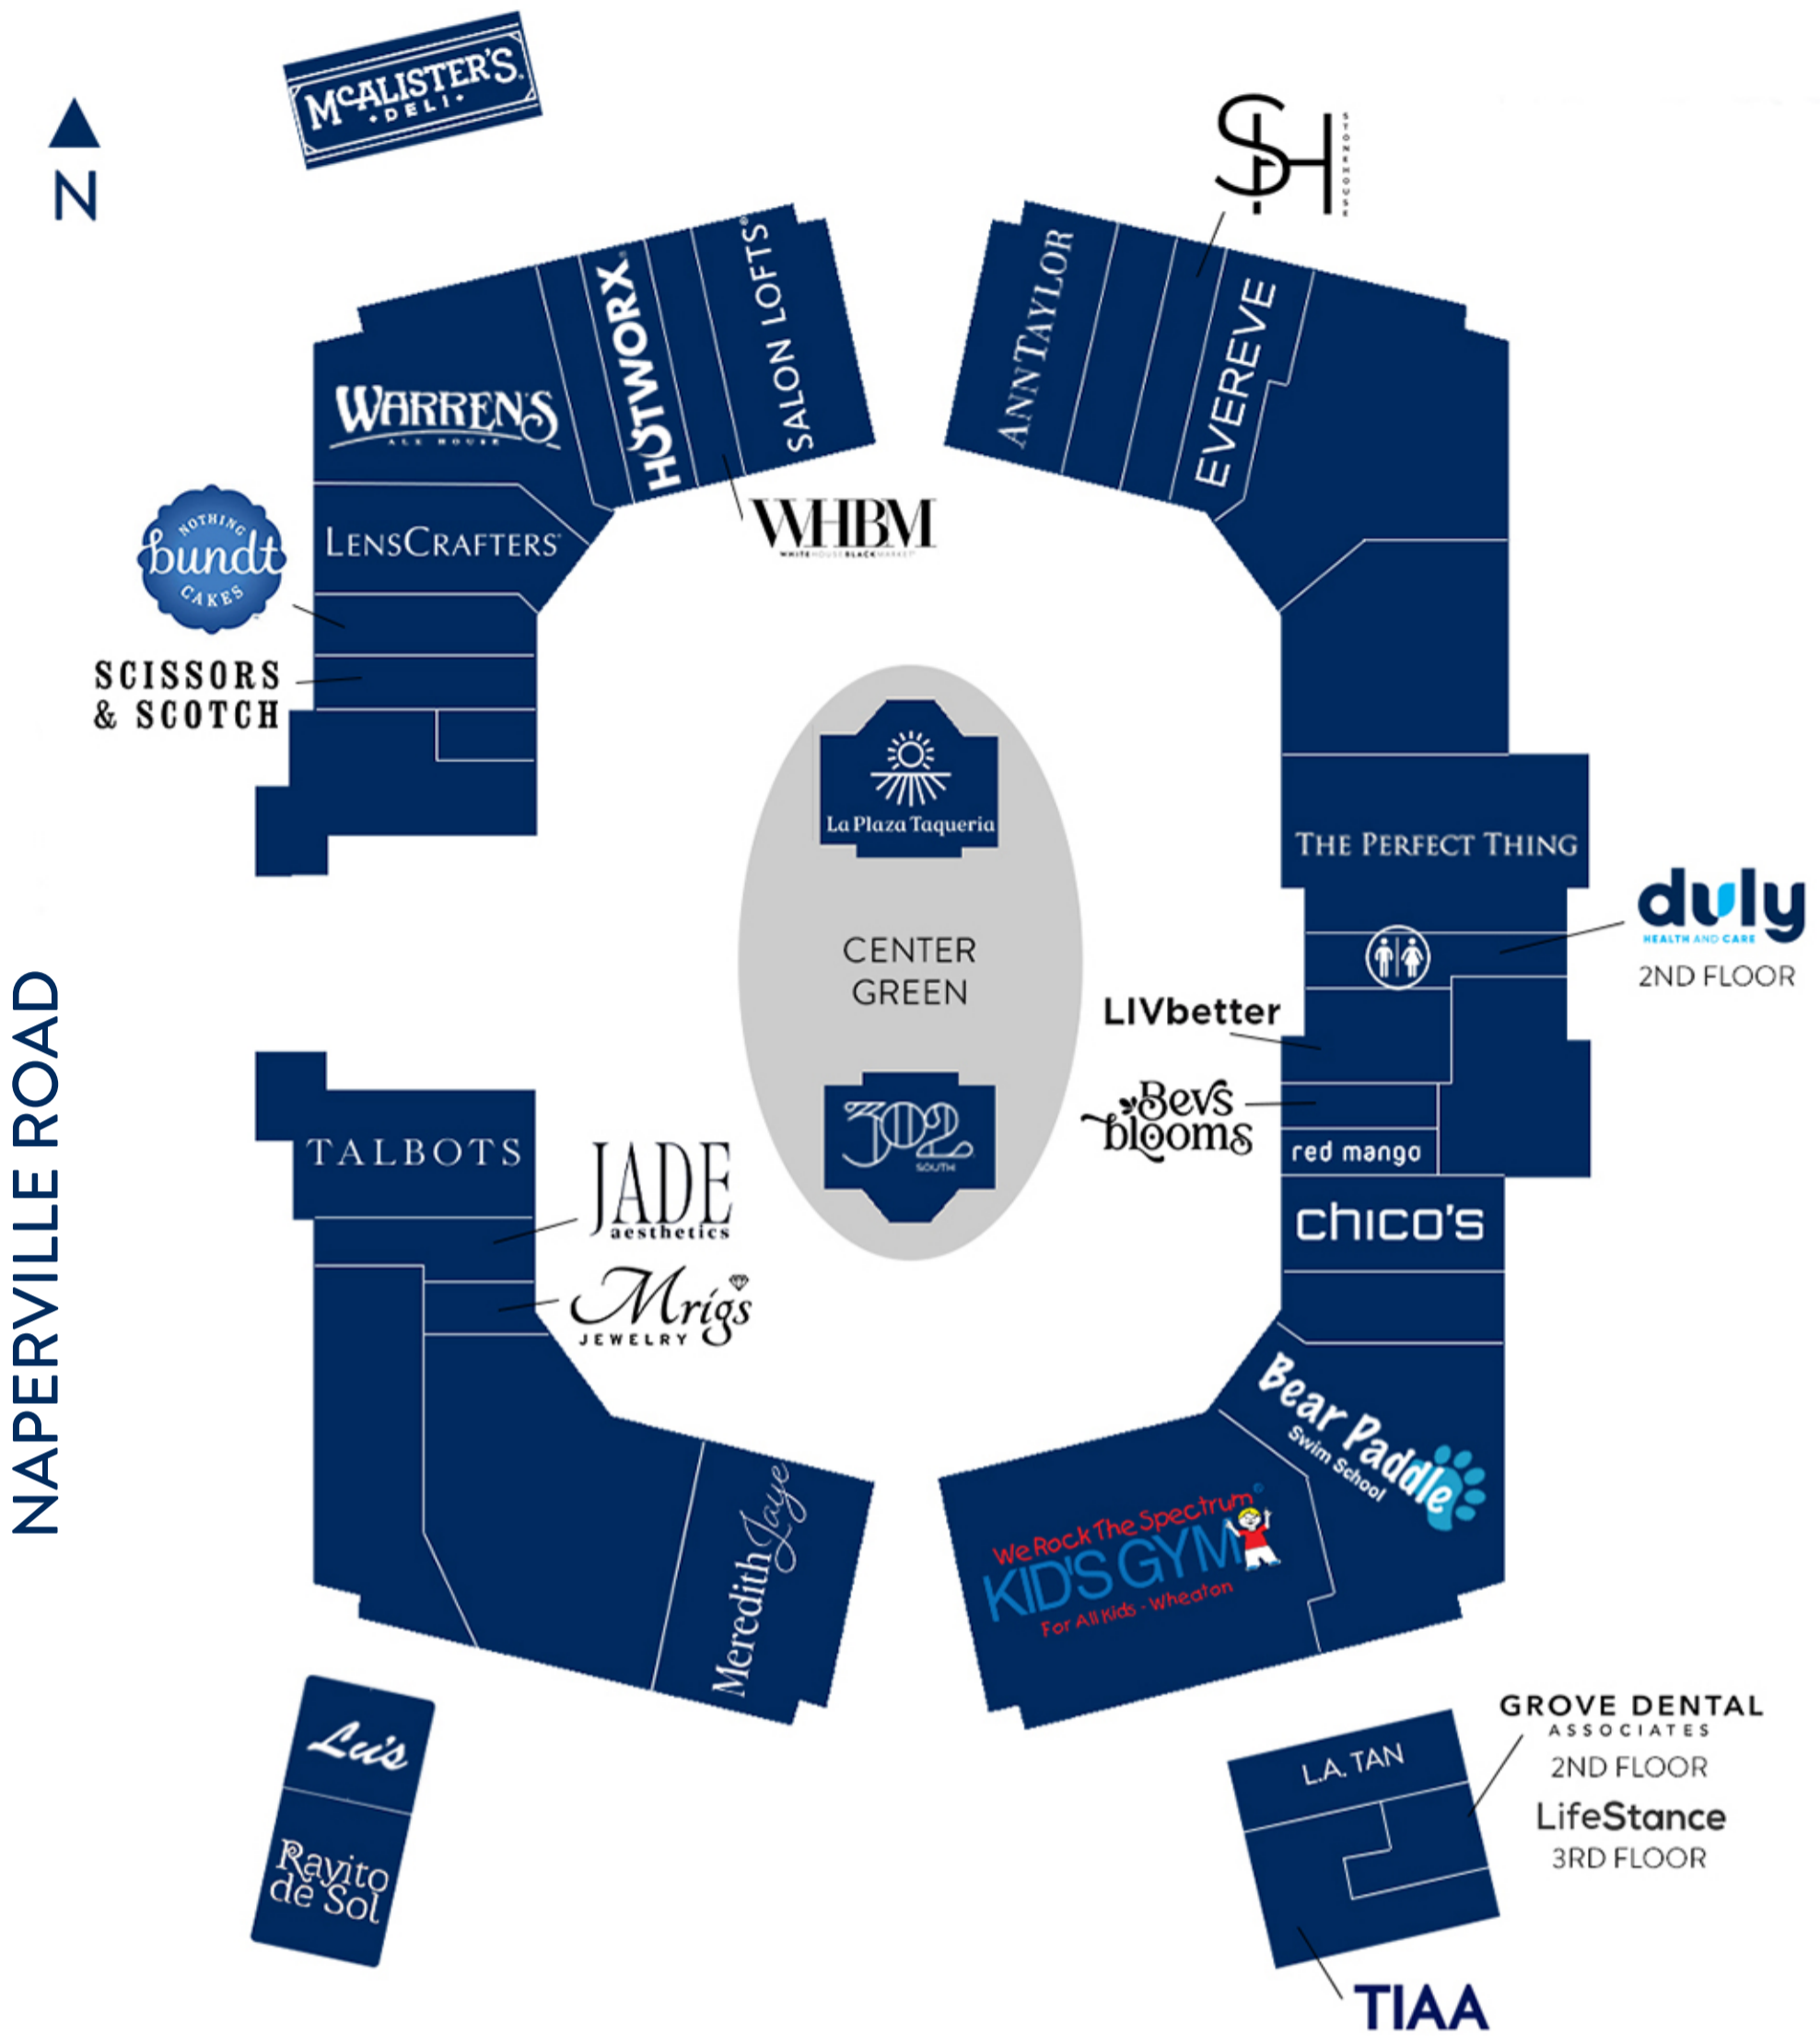

## RESTAURANTS & EATERIES

302 SOUTH  
 LAPLAZA TAQUERIA (Coming Soon)  
 LU'S SUSHI & CHINESE  
 McALISTER'S  
 NOTHING BUNDT CAKES  
 RED MANGO  
 WARREN'S ALE HOUSE

## PROFESSIONAL OFFICES

DULY AESTHETICS  
 GROVE DENTAL  
 LIFESTANCE HEALTH  
 TIAA

## BEAUTY & WELLNESS

HOTWORX  
 JADE AESTHETICS  
 L.A. TAN  
 LENS CRAFTERS  
 LIVBETTER (Coming Soon)  
 SALON LOFTS

## HOME & GIFTS

BEV'S BLOOMS  
 MEREDITH JAYE  
 STONEHOUSE MARKET  
 THE PERFECT THING