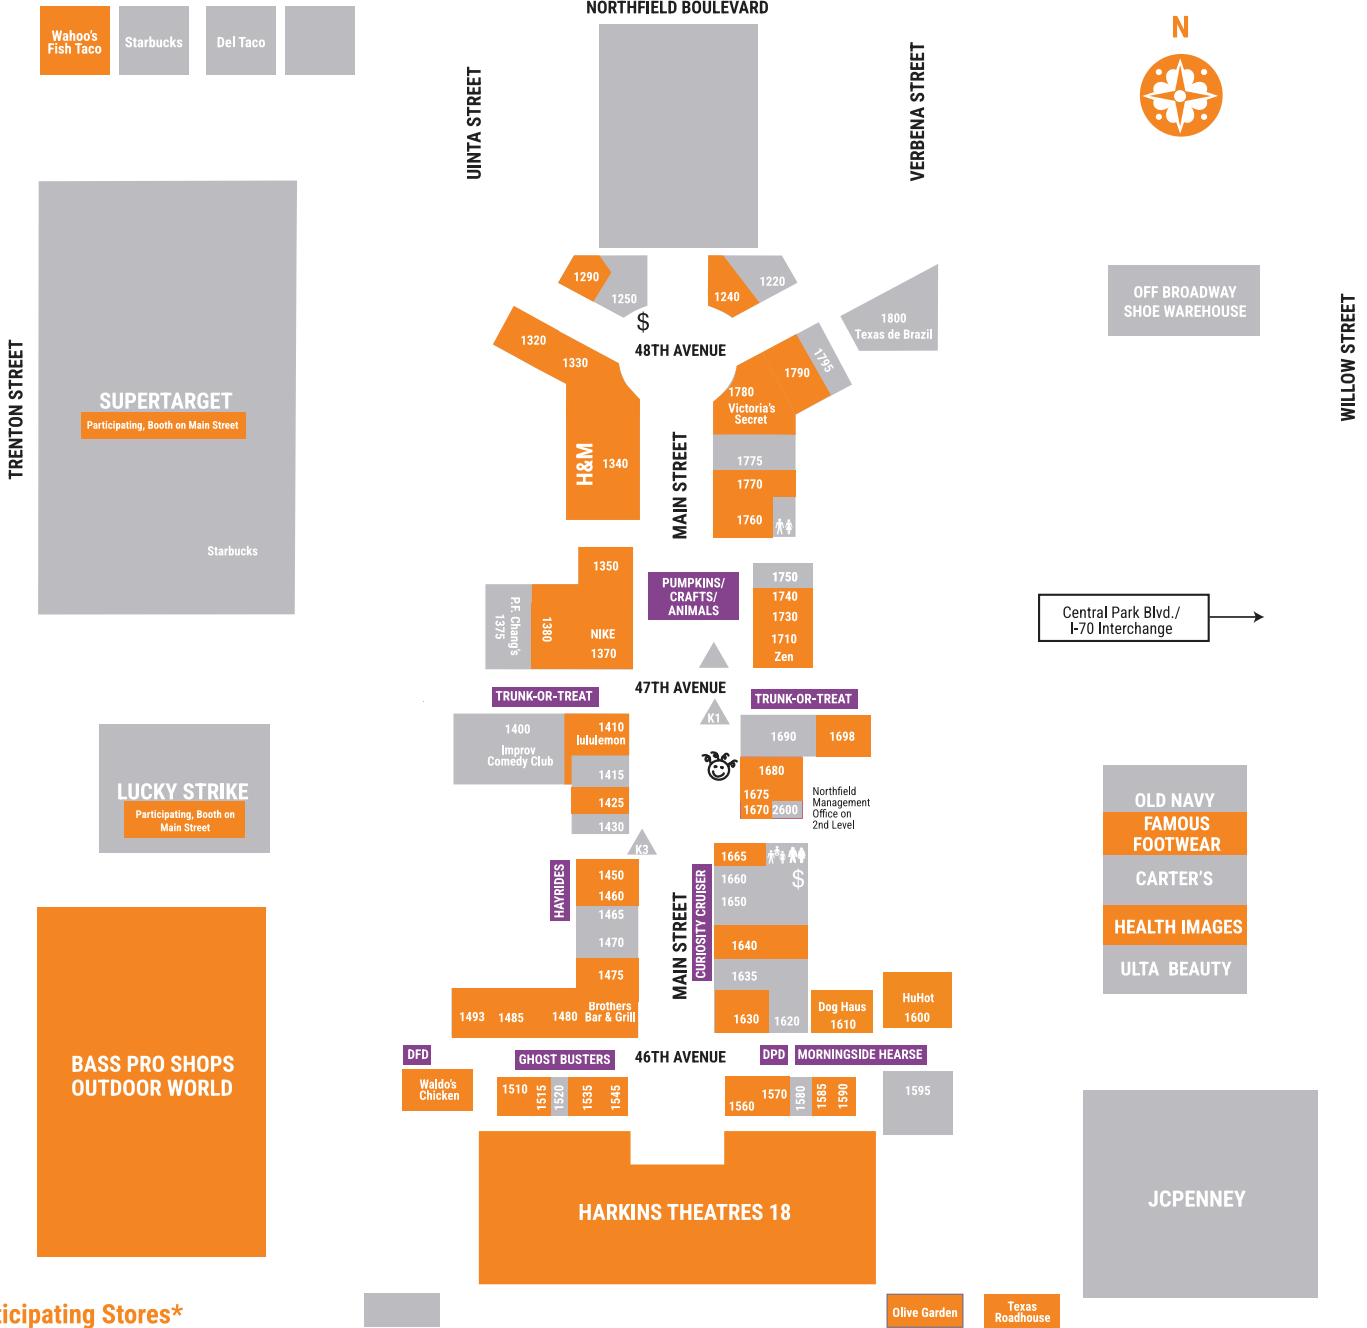

# CANDY CRAWL

The Shops at  
**NORTHFIELD**

## Participating Stores\*

Super Target	1240 Phenix Salon	1475 Zumiez	1610 Dog Haus
Wahoos Fish Taco	1290 Rocket Fizz	1480 Brother's Bar & Grill	1630 Charlotte Russe
Lucky Strike	1320 M. Vince Nails	1493 Riverside Church	1640 JD Sports
Bass Pro	1330 Yogasix	1510 Healing Stone	1665 Hot Topic
Waldo's Chicken	1340 H&M	1515 Peach Cobbler Factory	1675 Pigtales
Harkins Theater	1350 Kids Club	1535 Xfinity	1680 Timbuck Toys
Olive Garden	1370 Nike	1545 Marcos Pizza	1698 T-Mobile
Texas Roadhouse	1380 Rumble Boxing	1560 Menchie's	1730 Chyka
Health Images	1410 Lululemon	1570 The COSpot	1740 Lela's Honey
Famous Footwear	1425 Whimsy Studios	1585 JC Nail Spa	1760 Sephora
Off Broadway Shoes	1450 Venture Martial Arts	1590 Bonchon	1770 Bath and Body
	1460 Lids	1600 HuHot	1780 Victoria's Secret
			1790 Lane Bryant

\*Participating stores, while supplies last

**LEGEND**

- PARTICIPATING STORES
- \$ ATM
- ♿ RESTROOMS CHILDREN'S
- 🎪 PLAY AREA