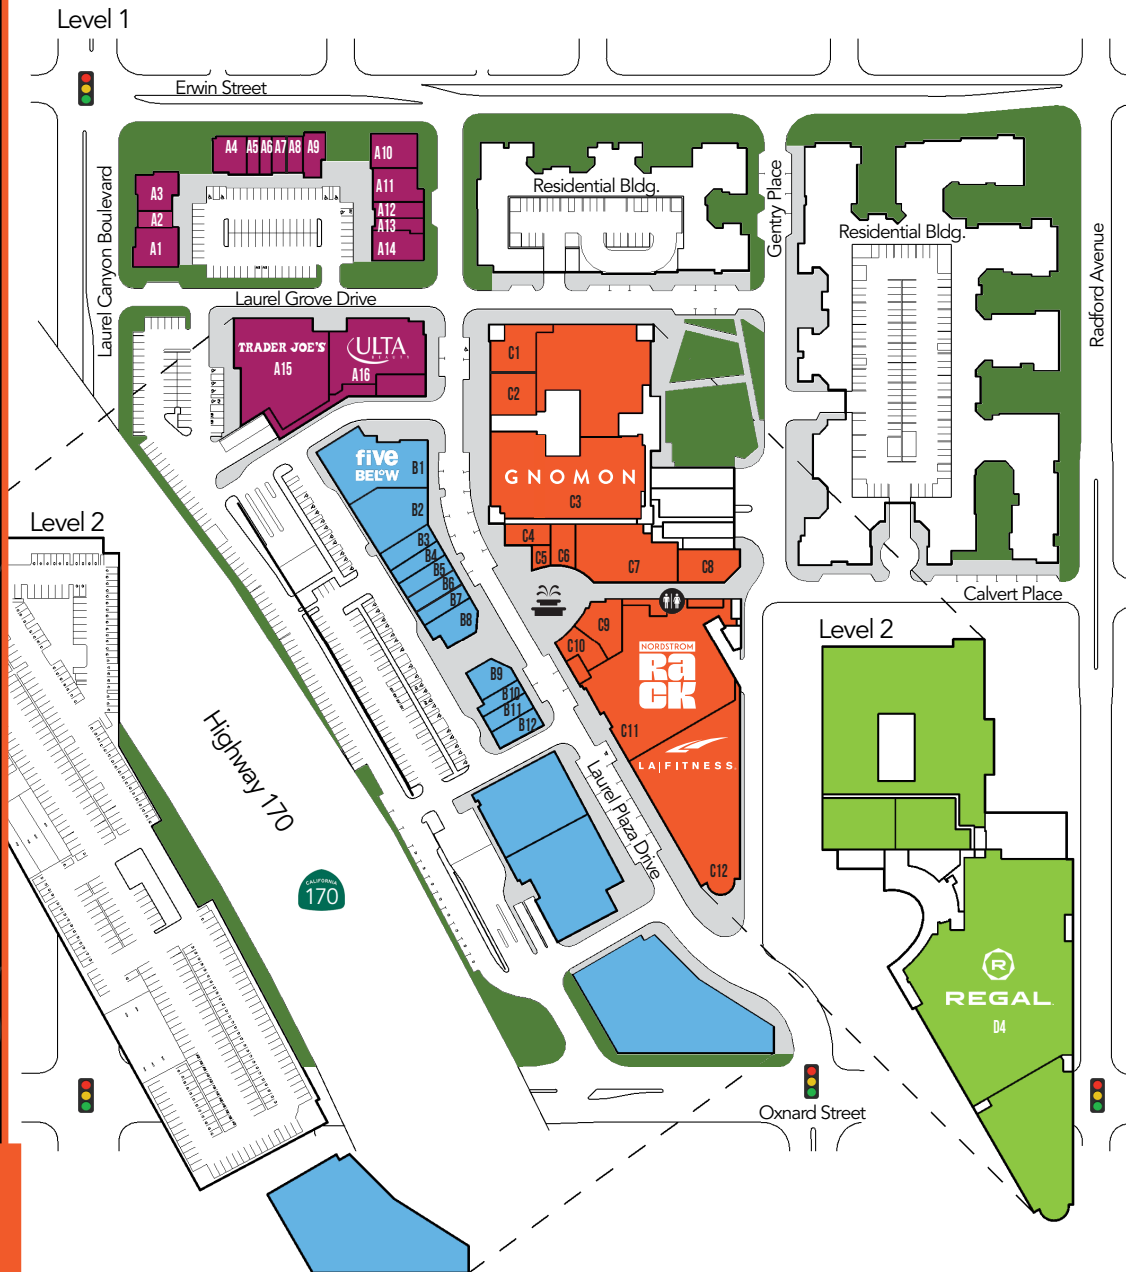

DIRECTORY

SHOPPING

- Daiso **B2**
NOW OPEN
- Five Below **B1**
NOW OPEN
- IceLink Jewelry **C4**
NOW OPEN
- Nordstrom Rack **C11**
NOW OPEN
- Trader Joe's **A15**
NOW OPEN
- Ulta Beauty **A16**
NOW OPEN

ENTERTAINMENT

- Regal Cinemas **D4**
NOW OPEN
- Splash Fountain **B3**
OPEN
SEASONALLY

HEALTH & BEAUTY

- The Beautique **B3**
NOW OPEN
- Carbon Health **A10**
NOW OPEN
- The Joint Chiropractic **A5**
NOW OPEN
- LA Fitness **C12**
NOW OPEN
- Nail Garden **B4**
NOW OPEN
- NOHO Orthodontics **C6**
NOW OPEN
- Phenix Salon Suites **C7**
NOW OPEN

- SUPERCUTS **A12**
NOW OPEN
- Ulta Beauty **A16**
NOW OPEN

SERVICES

- GNOMON **C3**
NOW OPEN
- Merlone Geier Management **C8**
- Spectrum **C2**
NOW OPEN
- Verizon Wireless **A1**
NOW OPEN

DINING & DRINKS

- Poké Bar **C5**
NOW OPEN
- Robeks **B12**
NOW OPEN
- See's Candies **A6**
NOW OPEN
- Silverlake Ramen **B9**
NOW OPEN
- The Stand **C9**
NOW OPEN
- Starbucks **C10**
NOW OPEN
- Trader Joe's **A15**
NOW OPEN
- UMIAI Hand Roll & Sake Bar **B11**
NOW OPEN
- Urbane Cafe **A4**
NOW OPEN