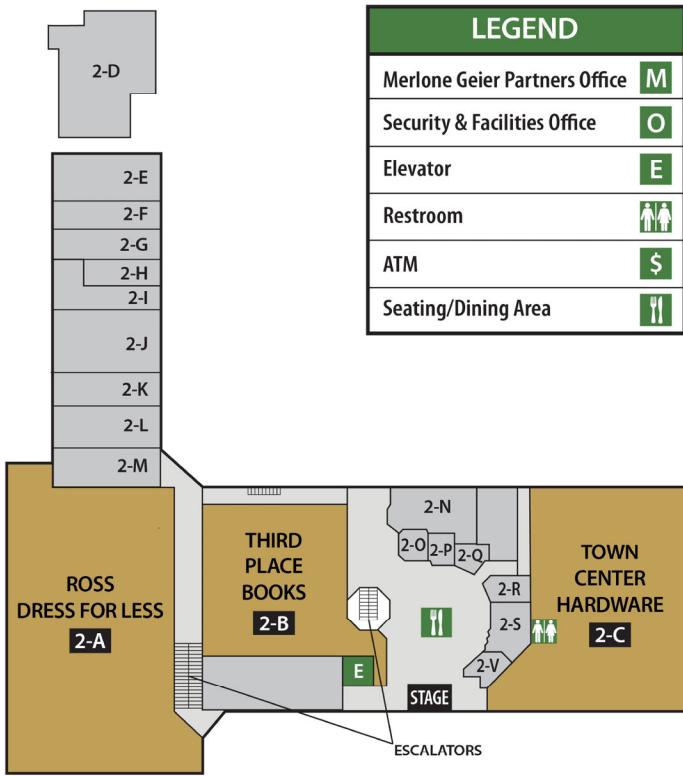

## LOWER LEVEL FLOOR 1

<b>ALBERTSONS</b>		<b>1-A</b>
<b>PLANET FITNESS</b>		<b>1-B</b>
<b>RITE AID</b>		<b>1-C</b>

Swirl Frozen Yogurt	1-D	Nekter Juice Bar	1-P
Subway	1-E	One Bite Cafe	1-Q
MOD Pizza	1-F	Chocolate Man	1-R
Wild Birds Unlimited	1-H	Diamond in the Mall	1-S
Papa Murphy's	1-I	ShoreLake Arts Gallery	1-T
Yen Design	1-J	AGH Flower Shop	1-U
Avid Angler	1-K	Always Summer Ice Cream	1-V
Mud Bay	1-L		
Needles & Hooks	1-M		
Lake Forest Park Library	1-N		
A Better Day Salon	1-O		

## UPPER LEVEL FLOOR 2

<b>ROSS DRESS FOR LESS</b>		<b>2-A</b>
<b>THIRD PLACE BOOKS</b>		<b>2-B</b>
<b>TOWN CENTER HARDWARE</b>		<b>2-C</b>

Lake Forest Bar & Grill	2-D	Design by Discovery	2-K
Everest Kitchen	2-E	Two Trading Tigers	2-L
Vulpine Taproom	2-G	Honey Bear Bakery	2-N
Edward Jones	2-H	Gyro Boss	2-O
Red Sky Gallery	2-J	Dumpling Generation	2-P
		Stadler Room/Third Place Commons	2-Q

LEGEND	
Merlone Geier Partners Office	M
Security & Facilities Office	O
Elevator	E
Restroom	
ATM	\$
Seating/Dining Area	

## PROFESSIONAL BUILDING Located across drive from Rite Aid

LEVEL 1	
Chase Bank	P-1
All Dry Services Seattle	P-2
Amped Adventures	P-3 & P-5
Thrive Child & Family Counseling	P-4

LEVEL 2	
P-1 P-2 P-3 P-5	P-4 P-6 P-7