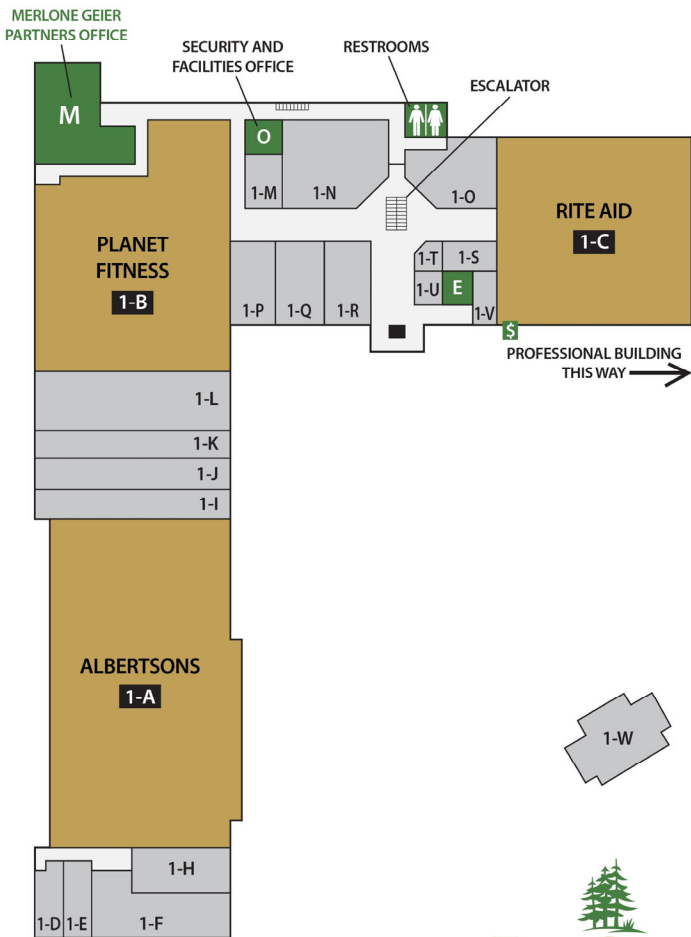

## LOWER LEVEL FLOOR 1

<b>ALBERTSONS</b>		<b>1-A</b>
<b>PLANET FITNESS</b>		<b>1-B</b>
<b>RITE AID</b>		<b>1-C</b>

Swirl Frozen Yogurt	1-D	Nekter Juice Bar	1-P
Subway	1-E	One Bite Cafe	1-Q
MOD Pizza	1-F	Chocolate Man	1-R
Wild Birds Unlimited	1-H	Diamond in the Mall	1-S
Papa Murphy's	1-I	ShoreLake Arts Gallery	1-T
Yen Design	1-J	AGH Flower Shop	1-U
Avid Angler	1-K	Always Summer Ice Cream	1-V
Mud Bay	1-L		
Needles & Hooks	1-M		
Lake Forest Park Library	1-N		
A Better Day Salon	1-O		

## UPPER LEVEL FLOOR 2

<b>ROSS DRESS FOR LESS</b>		<b>2-A</b>
<b>THIRD PLACE BOOKS</b>		<b>2-B</b>
<b>TOWN CENTER HARDWARE</b>		<b>2-C</b>

Lake Forest Bar & Grill	2-D	Design by Discovery	2-K
Everest Kitchen	2-E	Two Trading Tigers	2-L
Vulpine Taproom	2-G	Honey Bear Bakery	2-N
Edward Jones	2-H	Gyro Boss	2-O
Red Sky Gallery	2-J	Dumpling Generation	2-P
		Stadler Room/Third Place Commons	2-Q

LEGEND	
Merlone Geier Partners Office	M
Security & Facilities Office	O
Elevator	E
Restroom	
ATM	\$
Seating/Dining Area	

## PROFESSIONAL BUILDING Located across drive from Rite Aid

LEVEL 1	
Chase Bank	P-1
All Dry Services Seattle	P-2
Amped Adventures	P-3 & P-5
Thrive Child & Family Counseling	P-4

LEVEL 2	
P-1 P-2 P-3 P-5	P-4 P-6 P-7