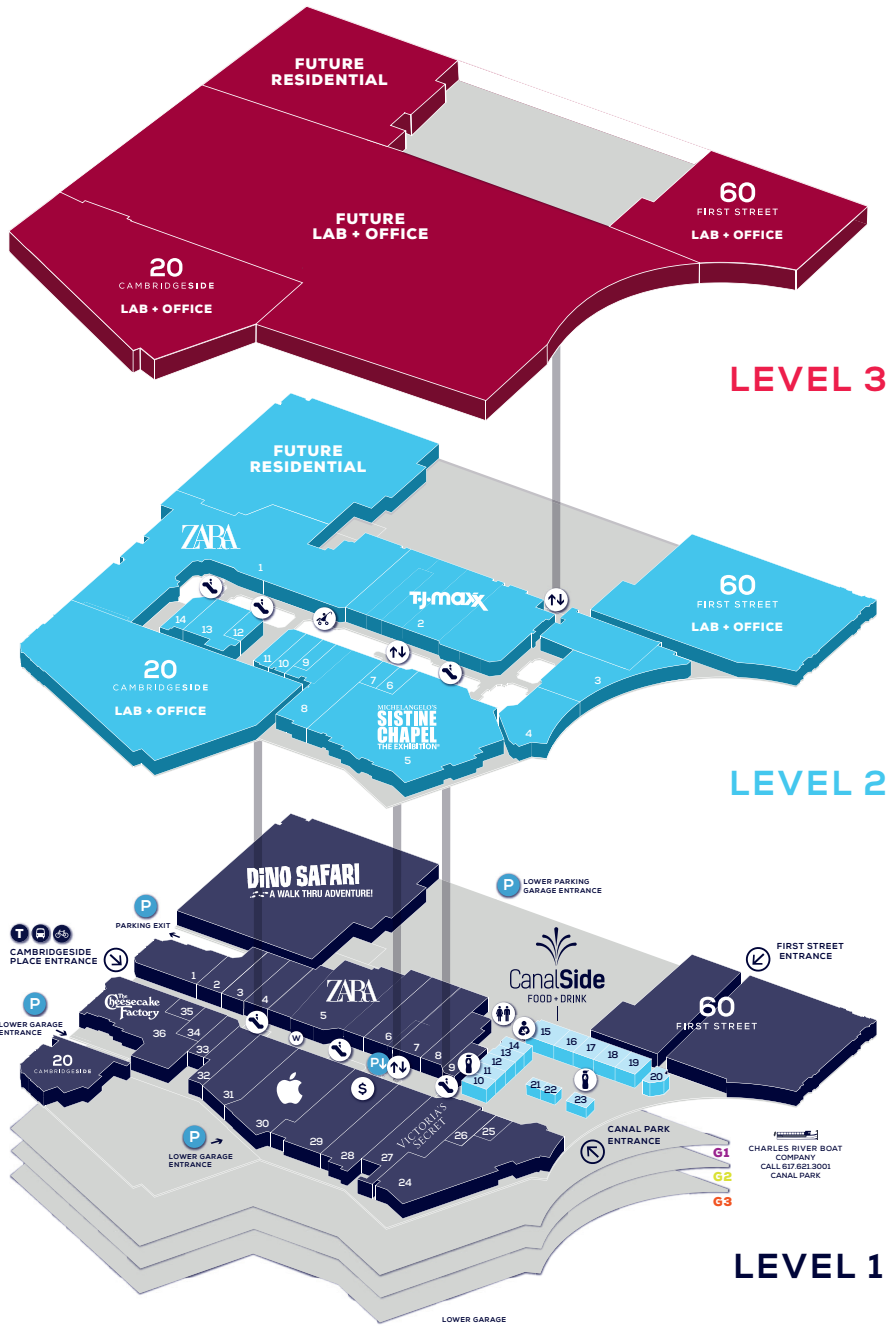

CAMBRIDGESIDE

Shop + Dine

SHOPPING

- 1-8** ALDO
- 1-28** American Eagle Outfitters
- 1-30** Apple
- 1-3** AT&T
- 1-24** Boston Fan Stop
- 2-4** Boston Soccer Shop
- 2-3** Craft Loft
- 1-29** CVS
- 1** Dino Safari
- 2-8** Foot Locker
- 1-26** iFix and Repair
- 2-13** Joselin Boutique
- 1-2** Journeys
- 2-7** Le Boutique Instyle
- 1-4** LensCrafters
- 1-25** Lids
- 1-9** Lovisa
- 1-7** lululemon
- 1-6** Mango
- 2-5** Michaelangelo's Sistine Chapel The Exhibition
- 1-35** PANDORA
- 1-27** PINK
- 1-33** Queenia
- 1-31** Sephora
- 2-2** T.J.Maxx
- 1-27** Victoria's Secret
- 1-5** ZARA MEN, WOMEN and KIDS
- 2-1**
- 1-32** 5th Tree

SERVICES

- G1** Cambridge Bike Give Back
- G1** CambridgeSide Tailoring
- G2** Dr. Detail
- G1** EcoATM
- G1, G2, G3** JOLT Charging Station
- 2-6** Oriental Relaxation Therapy
- 1-29** Santander ATM
- G1** Tesla Charging Stations
- 2-14** The Lounge
- 2-9** The Threading Parlor

ENTERTAINMENT

- 1** Charles River Boat Company
- 2-3** Craft Loft
- 1** Dino Safari
- 2-5** Michaelangelo's Sistine Chapel The Exhibition

RESTAURANTS + FOOD

- 1** Dolcella Chocolate
- 1-1** Gato Exotico
- 1-36** The Cheesecake Factory

CANALSIDE FOOD + DRINK

- 1-16** Anoush'ella
- 1-11** Beard Papa's
- 1-23** C-Side Bar
- 1-10** Caffè Nero
- 1-19** Chilacates
- 1-12** DalMoros Fresh Pasta To Go
- 1-22** Far Out Ice Cream
- 1-20** Fresh
- 1-17** InChu
- 1-21** Juicygreens
- 1-14** Lala's Neapolitan-ish Pizza
- 1-18** Nu Burger
- 1-13** Sapporo Ramen
- 1-11** Teazzi Tea Shop