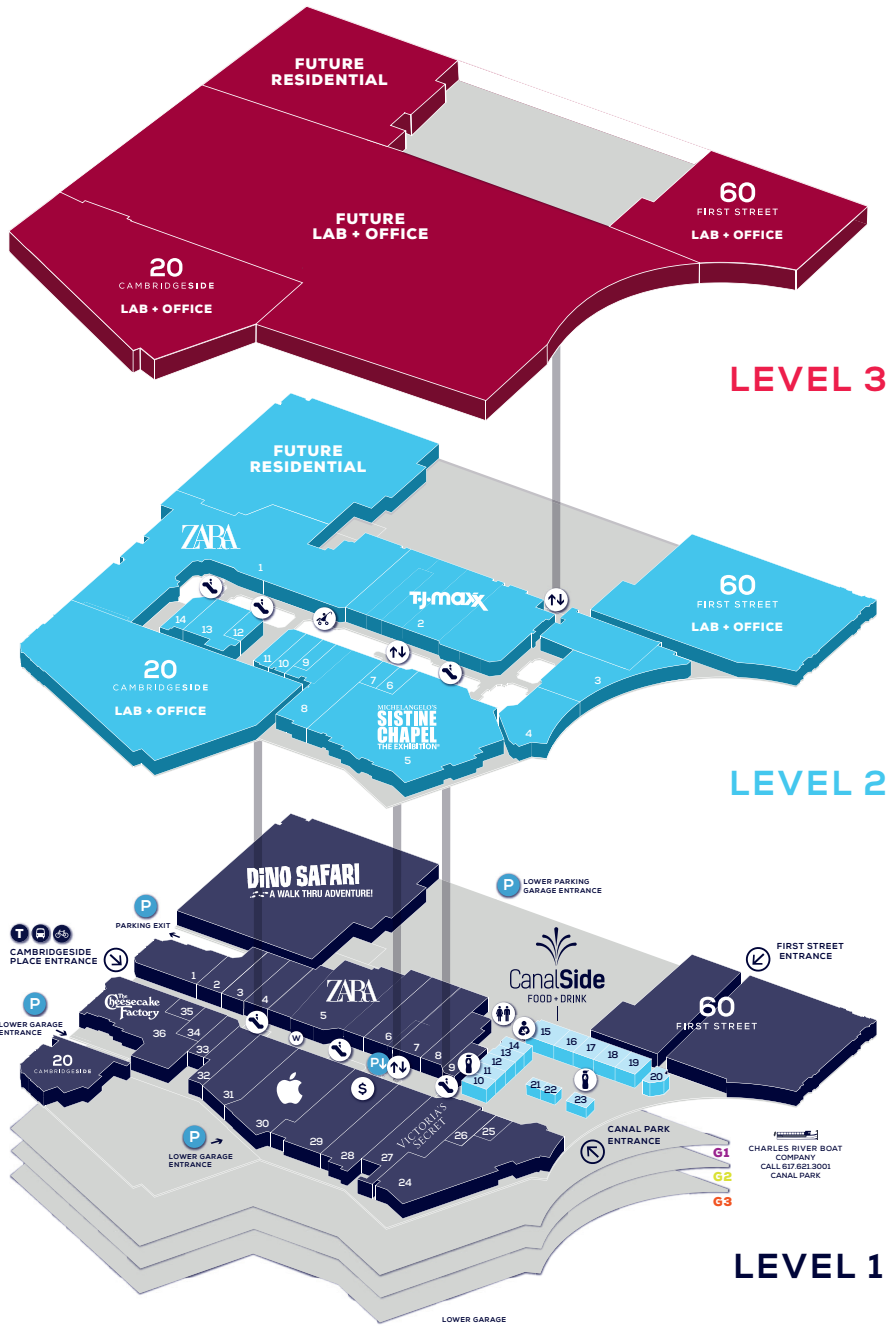

CAMBRIDGESIDE

Shop + Dine

SHOPPING

- 1-8** ALDO
- 1-28** American Eagle Outfitters
- 1-30** Apple
- 1-3** AT&T
- 2-11** Boston Fan Stop
- 2-4** Boston Soccer Shop
- 2-3** Craft Loft
- 1-29** CVS
- 1** Dino Safari*
- 2-8** Foot Locker
- 1-26** iFix and Repair
- 2-13** Joselin Boutique
- 1-2** Journeys
- 2-7** Le Boutique Instyle
- 1-4** LensCrafters
- 1-25** Lids
- 1-9** Lovisa*
- 1-7** lululemon
- 1-6** Mango
- 2-5** Michaelangelo's Sistine Chapel The Exhibition
- 1-35** PANDORA
- 1-27** PINK
- 1-33** Queenia
- 1-31** Sephora
- 2-2** T.J.Maxx
- 1-27** Victoria's Secret
- 1-5** ZARA
- 2-1**
- 1-32** 5th Tree

SERVICES

- G1** Cambridge Bike Give Back
- G1** CambridgeSide Tailoring
- G2** Dr. Detail
- G1** EcoATM
- G1, G2, G3** JOLT Charging Station
- 2-6** Oriental Relaxation Therapy
- 1-29** Santander ATM
- G1** Tesla Charging Stations
- 2-9** The Threading Spa

ENTERTAINMENT

- 1** Charles River Boat Company
- 2-3** Craft Loft
- 1** Dino Safari*
- 2-5** Michaelangelo's Sistine Chapel The Exhibition

RESTAURANT

- 1-1** Gato Exotico
- 1-36** The Cheesecake Factory

CANALSIDE FOOD + DRINK

- 1-16** Anoush'ella
- 1-11** Beard Papa's
- 1-23** C-Side Bar
- 1-10** Caffé Nero
- 1-19** Chilacates
- 1-12** DalMoros Fresh Pasta To Go
- 1-22** Far Out Ice Cream
- 1-20** Fresh
- 1-17** InChu
- 1-21** Juicygreens
- 1-14** Lala's Neapolitan-ish Pizza
- 1-18** Nu Burger
- 1-13** Sapporo Ramen
- 1-11** Teazzi Tea Shop