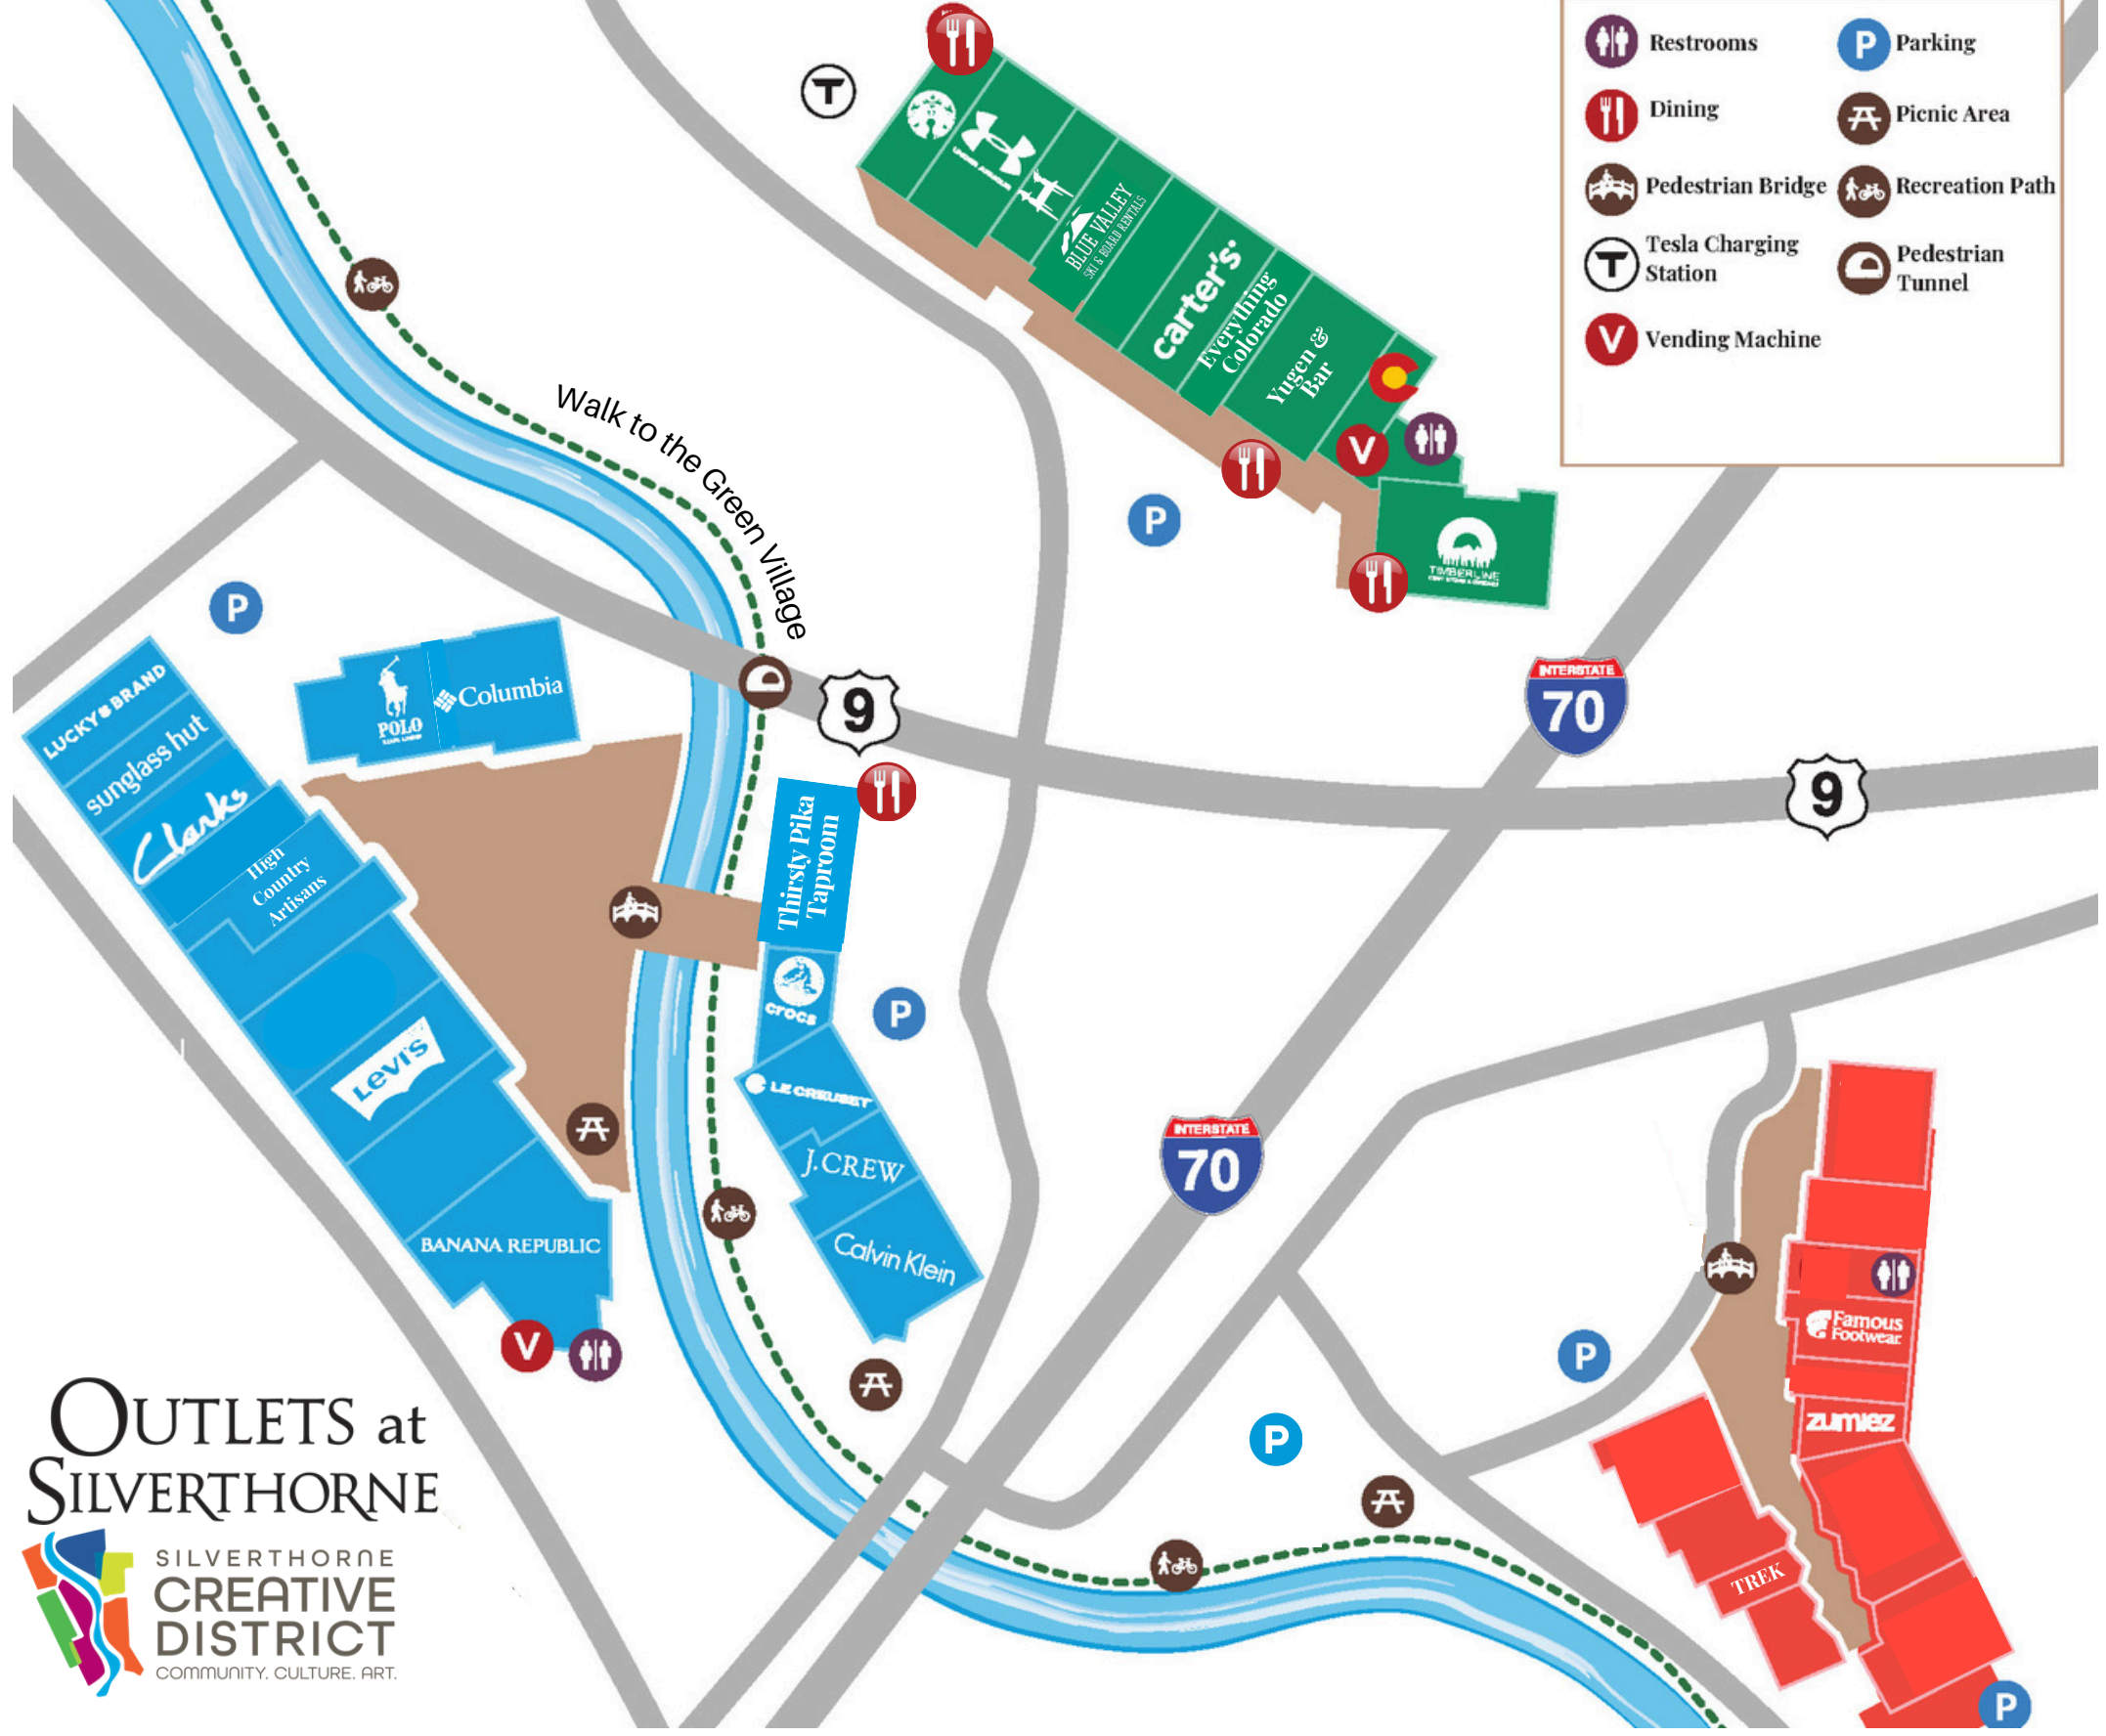

GREEN VILLAGE

- Blue Valley Bike, Ski & Board Rentals
- Carter's
- Welcome Center & Customer Service
- Everything Colorado
- Hidden Table Games
- Starbucks
- Timberline Craft Kitchen & Cocktails
- Under Armour
- Yugen & Bar | Peak SIM Racing (coming July 2026!)

BLUE VILLAGE

Banana Republic Factory Store	Le Creuset
Calvin Klein	Levi's Outlet
Clarks (coming June 2026!)	Lucky Brand Outlet
Columbia Factory Store	Polo Ralph Lauren
CROCS	Sunglass Hut
High Country Artisans Gallery	Thirsty Pika Taproom & Food Trucks
J. Crew Factory/Crewcuts	

RED VILLAGE

- Famous Footwear
- TREK Adventure Club
- Zumiez

OUTLETS at SILVERTHORNE
 SILVERTHORNE CREATIVE DISTRICT
 COMMUNITY. CULTURE. ART.