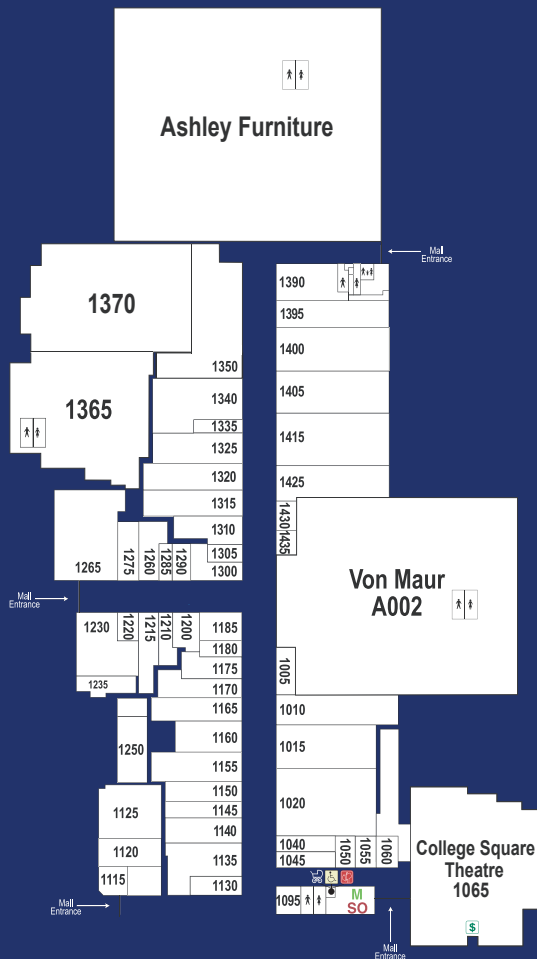

College Square Mall Directory

LEGEND

- Family Restroom
- Restrooms
- Security Office
- Management Office
- U.S. Mailboxes
- Wheel Chairs Available
- Strollers

www.collegesquare.com

ACCESSORIES

- | Suite | Store |
|-------|-------------------|
| 1260 | Claire's Boutique |

CHILDREN'S AND BABY

- | Suite | Store |
|-------|------------------|
| 1215 | My Dress Up Shop |
| A002 | Von Maur |

DEPARTMENT STORES

- | Suite | Store |
|-------|----------|
| A002 | Von Maur |

ENTERTAINMENT

- | Suite | Store |
|-------|------------------------|
| 1065 | College Square Theatre |

FOOD & RESTAURANTS

- | Suite | Store |
|-------|-----------------------------|
| 1180 | Ari'z Martini Lounge |
| 1200 | Crab Attack |
| 1230 | HuHot Mongolian Grill |
| 1005 | Kisha's Desserts and Eatery |
| 1265 | Lark Brewing & Restaurant |
| 1210 | Smackhouse Blues & BBQ |
| 1290 | Villa Italian |
| 1220 | Windy City Grill |