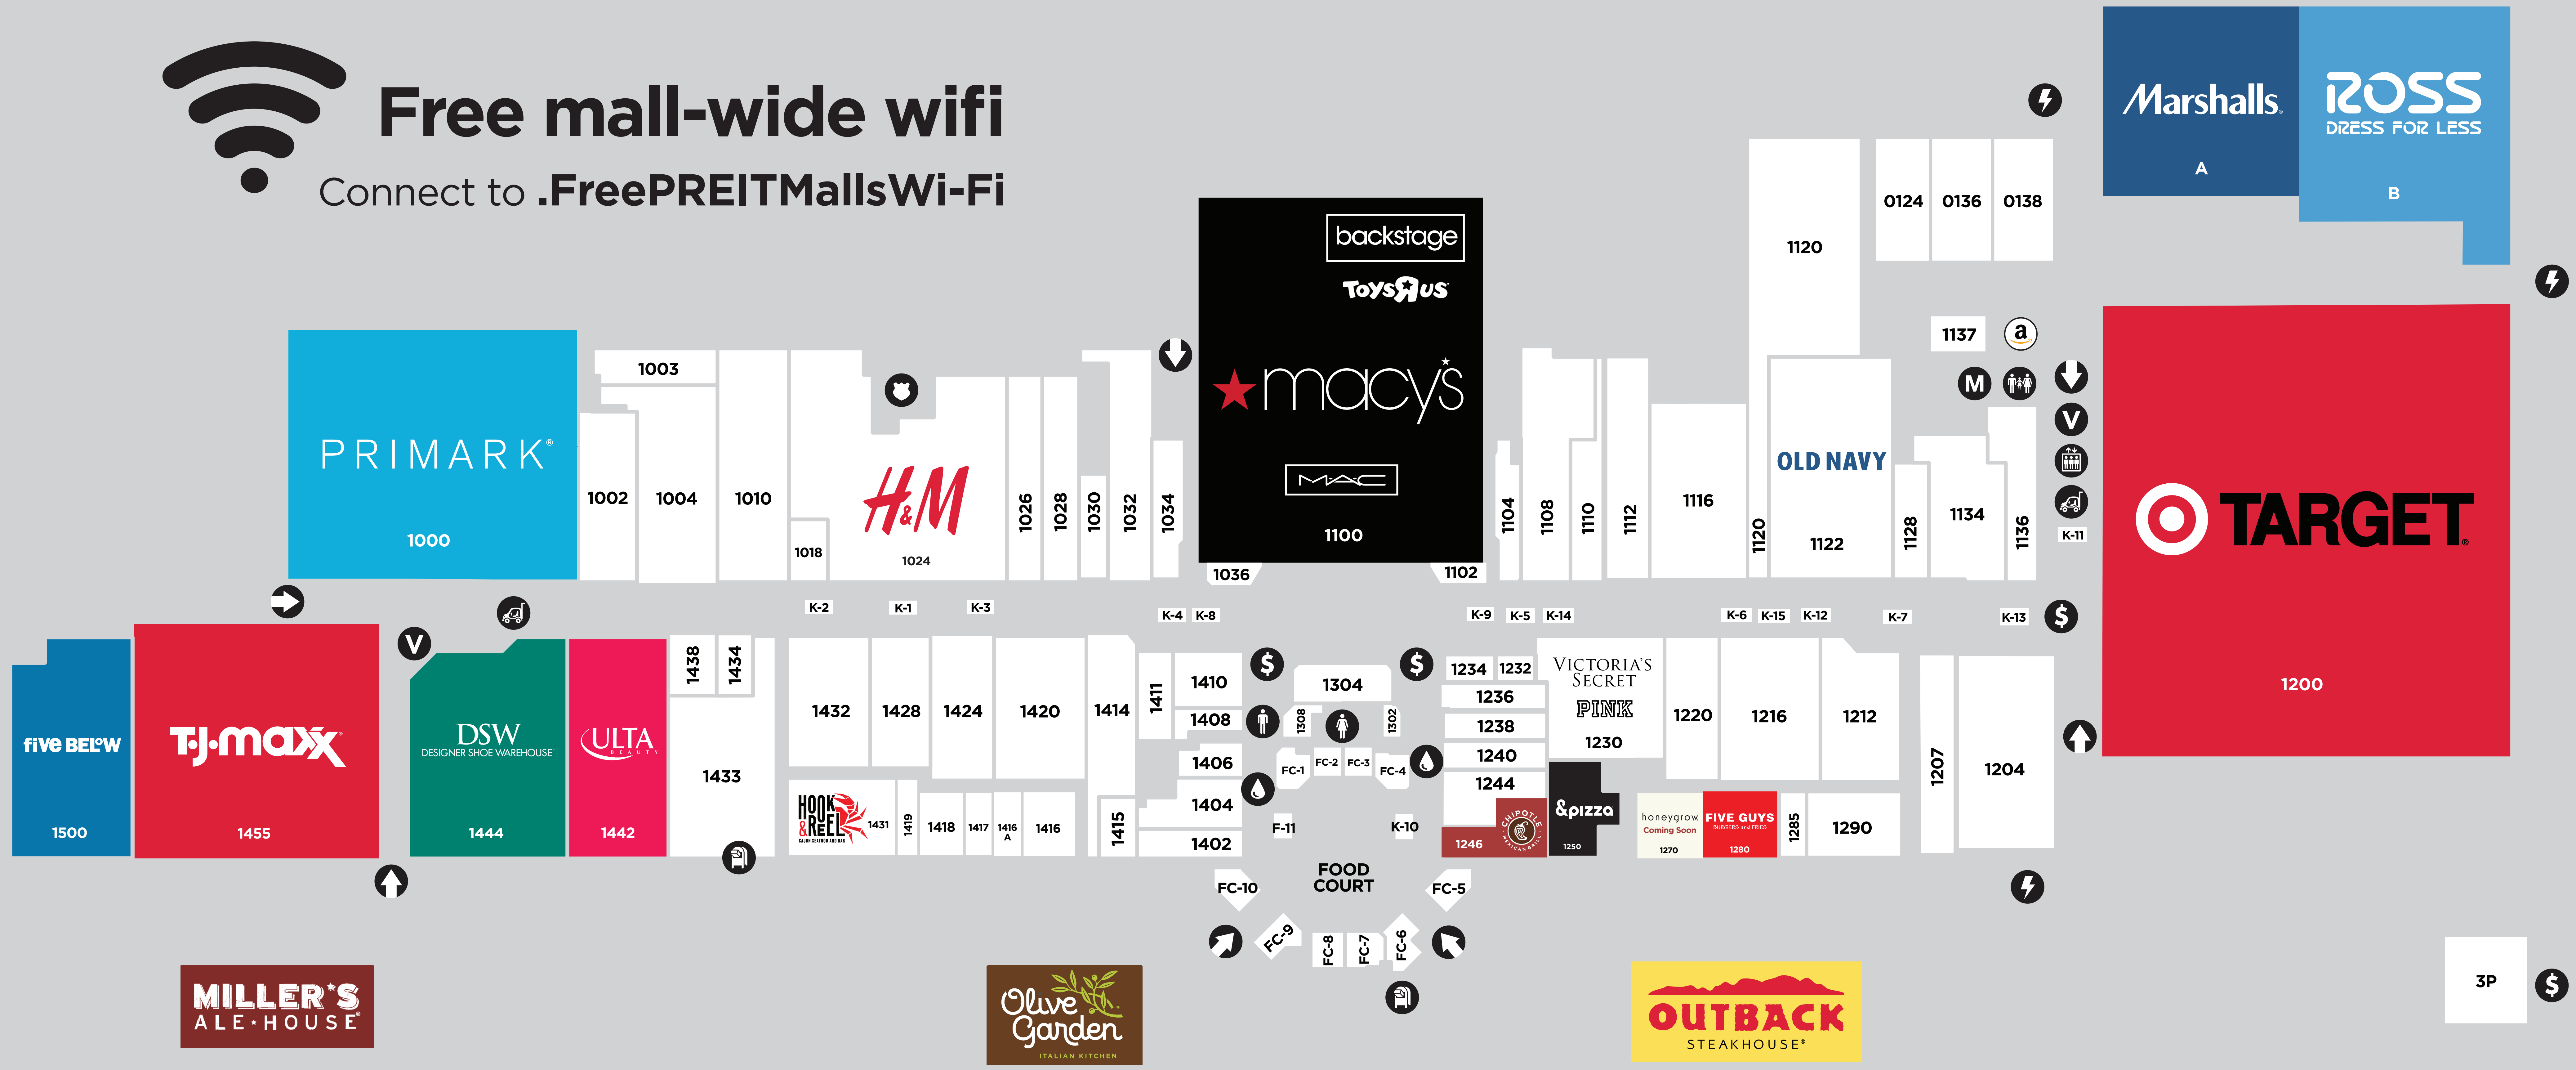

Free mall-wide wifi

Connect to .FreePREITMallsWi-Fi

- Entrance
- Mall Security: (301) 559-1999
- Women's Restroom
- Family Restroom
- Stroller Rental
- ATM
- Amazon Lockers
- Mall Management Office
- Elevator/Escalator
- Men's Restroom
- Vending Machines
- USPS Mailbox
- Water Fountain
- Electric Vehicle Charging Station

Department Stores

- 1100 Macy's
- 1000 Primark
- 1200 Target
- 1455 T.J. Maxx

Women's Apparel

- 1112 Against All Odds
- 1108 Ashley Stewart
- 1420 Champs
- 1010 Foot Locker
- 1024 H&M
- 1216 JD Sports
- 1026 Last Stop
- 1414 Madrag
- A Marshalls *(exterior)*
- 1122 Old Navy
- 1432 Olive Ole
- 1230 PINK
- 1134 Rainbow
- B Ross Dress for Less *(exterior)*
- 1408 Shingar
- 1004 Snipes
- 1230 Victoria's Secret

Health & Beauty

- 1136 5th Avenue Beauty Supply
- 1220 Bath & Body Works
- 1290 Chelsea's Beauty Supply *(exterior)*
- 1415 Ebony Barbers *(exterior)*
- 1238 GNC
- K-15 La Biotique
- 1003 Nails & Super Hair Braiding *(exterior)*
- 1120 Planet Fitness
- 1200 Target
- 1442 Ulta Beauty

- 1431 Hook & Reel Cajun Seafood & Bar *(exterior)*
- FC-11 Ice Ice Baby
- 1302 Ice Ice Baby Too!
- FC-4 Kelly's Cajun Grill
- 0136 Kingston Restaurant *(exterior)*
- K-12 Larry's Cookies
- FC-2 McDonald's
- EXTERIOR Miller's Ale House
- 1416 Nothing Bundt Cakes *Coming Soon*
- EXTERIOR Olive Garden
- EXTERIOR Outback Steakhouse
- FC-5 Popeyes
- FC-3 Ruby Thai Kitchen
- FC-7 Sbarro
- 1419 Subway *(exterior)*
- FC-10 Suki Hana
- 1416A Tropical Smoothie Cafe *(exterior)*
- FC-6 Wok A Holic