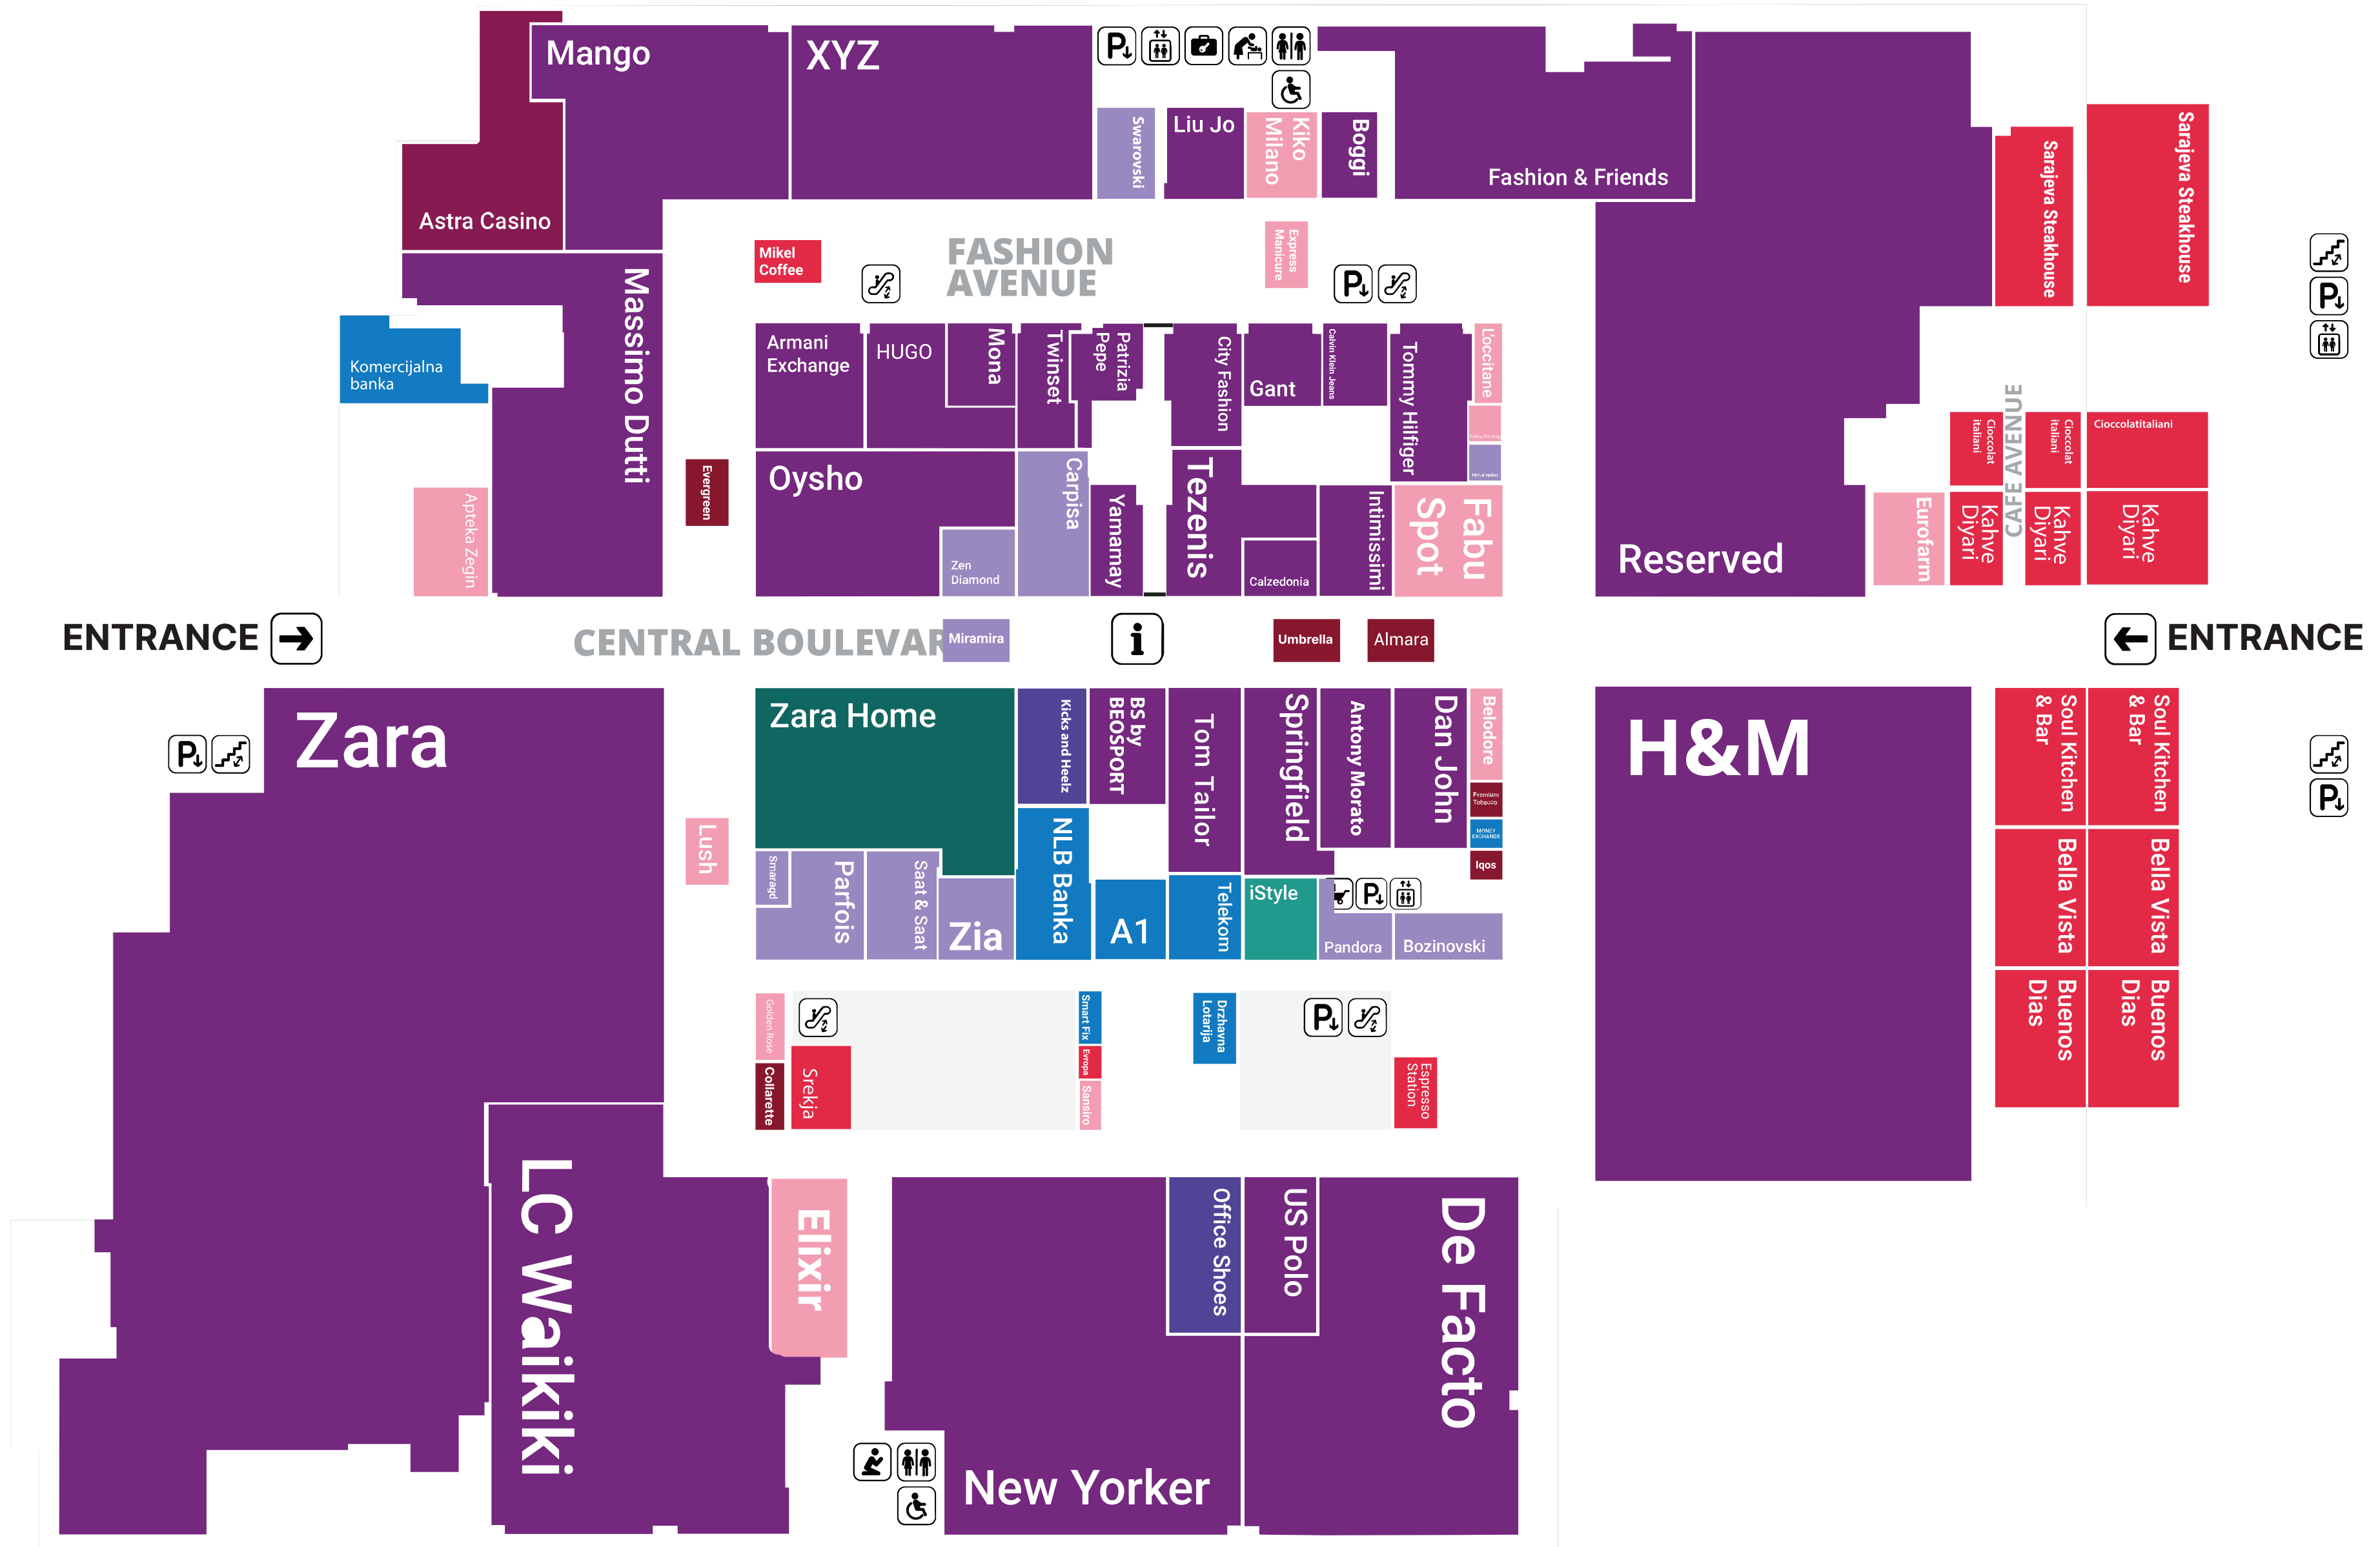

2

0

ENTRANCE →

CENTRAL BOULEVARD

← ENTRANCE

Zara

H&M

LC Waikiki

Smart Fit

Enova

Sansiro

Srećja

Collarette

Iqos

Promam Tobacco

Belodora