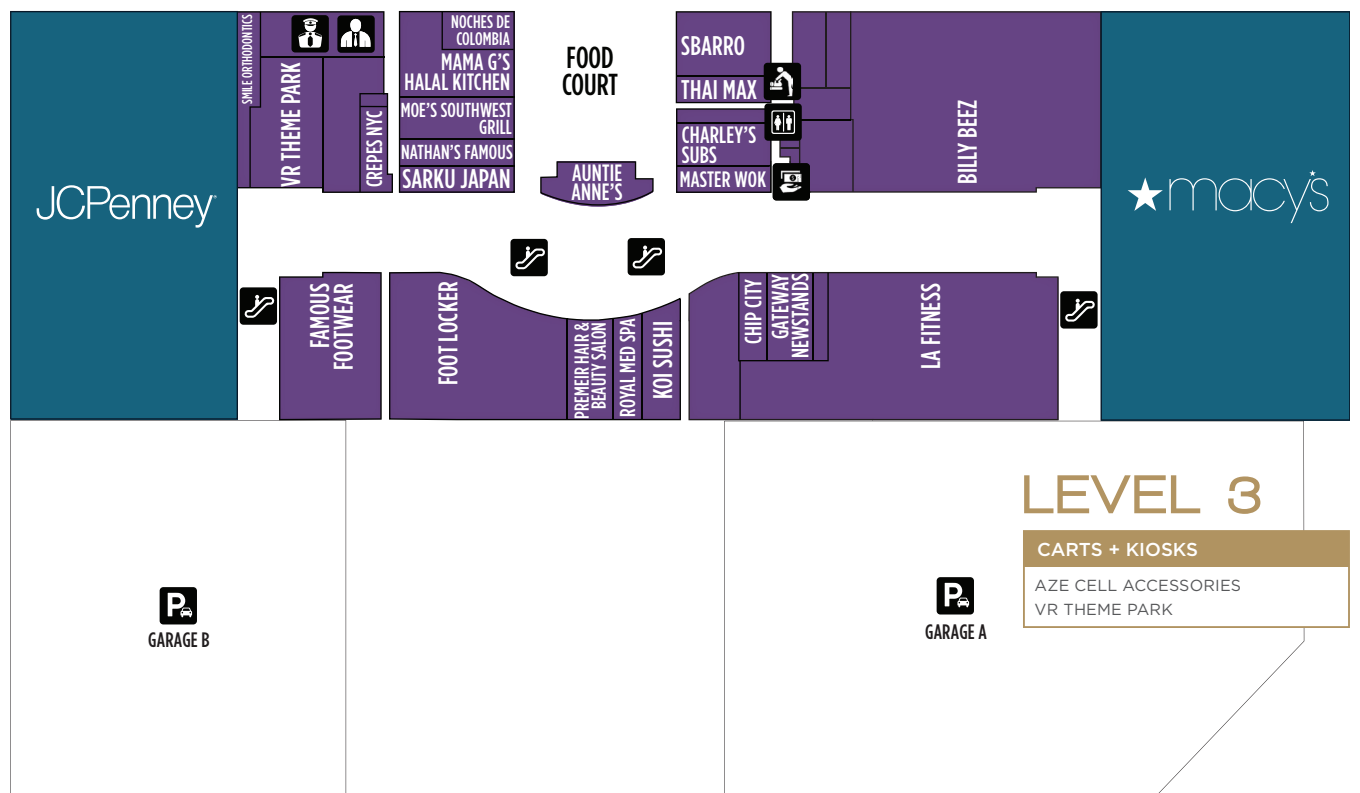

CHILDREN'S APPAREL

- 1 ASPHALT
- 1 BOXLUNCH
- 1 2 H&M
- 1 JOURNEYS KIDZ
- 2 KIDS & BABY GAP FACTORY
- 1 KIDS FOOT LOCKER
- 2 OLD NAVY
- 2 UNIQLO
- 1 ZARA

ACCESSORIES

- 1 ALDO
- 1 BANANA REPUBLIC FACTORY (COMING SOON)
- 1 BOXLUNCH
- 1 EZ FIX
- 2 LIDS
- 1 LOVISA
- 1 PACSUN (COMING SOON)
- 1 RUMI LIFE
- 1 SUNGLASS HUT
- 2 UNIQLO
- 1 ZARA

SHOES

- 1 ALDO
- 2 CHAMPS SPORTS
- 1 CLARKS
- 3 FAMOUS FOOTWEAR

- 1 FOOT LOCKER
- 2 JOURNEYS
- 1 JOURNEYS KIDZ
- 1 KIDS FOOT LOCKER
- 1 ZARA
- 2 ZUMIEZ

JEWELRY & WATCHES

- 2 G.D. PALACE JEWELERS
- 1 KAY JEWELERS
- 1 LOVISA
- 1 PANDORA
- 1 ZALES

BEAUTY & HEALTH

- 2 BATH & BODY WORKS
- 1 COHEN'S FASHION OPTICAL
- 1 GNC
- 1 HONEY COSMETICS
- 1 LUNA BOUTIQUE
- 1 LUSH
- 2 PERFUMANIA
- 3 PREMIER HAIR & BEAUTY SALON
- 3 ROYAL MED SPA
- 3 SMILE ORTHODONTICS
- 1 VICTORIA'S NAILS & SPA
- 2 WHITE BARN CANDLE CO.

RESTAURANTS

- 3 KOI SUSHI
- 2 KPOT KOREAN BBQ & HOTPOT
- 1 NOCHES DE COLOMBIA
- 2 OLIVE GARDEN
- 1 UGLY DUMPLING

FOOD & ENTERTAINMENT

- 1 3 AUNTIE ANNE'S
- 3 BILLY BEEZ
- 3 CHARLEY'S SUBS
- 3 CHIP CITY
- 1 CINNABON
- 3 CREPES NYC
- 2 FROZEN D LITE
- 3 MAMA G'S HALAL KITCHEN
- 3 MASTER WOK
- 3 MOE'S SOUTHWEST GRILL
- 3 NATHAN'S FAMOUS
- 3 NOCHES DE COLOMBIA
- 3 SARKU JAPAN
- 3 SBARRO
- 1 STARBUCKS
- 2 SWEET & SOUR
- 3 THAI MAX
- 2 TIGER KING
- 3 VR THEME PARK

ELECTRONICS

- 1 APPLE
- 1 EZ FIX
- 1 T-MOBILE

SPORTS & FITNESS

- 2 CHAMPS SPORTS
- 3 FOOT LOCKER
- 1 KIDS FOOT LOCKER
- 3 LA FITNESS

SPECIALTY SERVICES, GIFTS & TOYS

- 1 BOXLUNCH
- 1 BUILD-A-BEAR
- 3 GATEWAY NEWSTANDS
- 1 RUMI LIFE
- 2 SPENCER'S
- 2 WHITE BARN CANDLE CO.

CONTACT US

Guest Services: 718-208-2750
Mall Security: 718-320-8955
Mall Office: 718-208-2751

Best Deal Car Service: 718-798-5555
Easily accessible via public transportation.
Visit bustime.mta.info

- GUEST SERVICES
- BUS STOP
- CHANGING STATION
- MALL SECURITY
- PARKING
- ELEVATOR
- MALL OFFICE
- ATM
- ESCALATOR
- BEST DEAL CAR SERVICE
- RESTROOM
- STAIRS