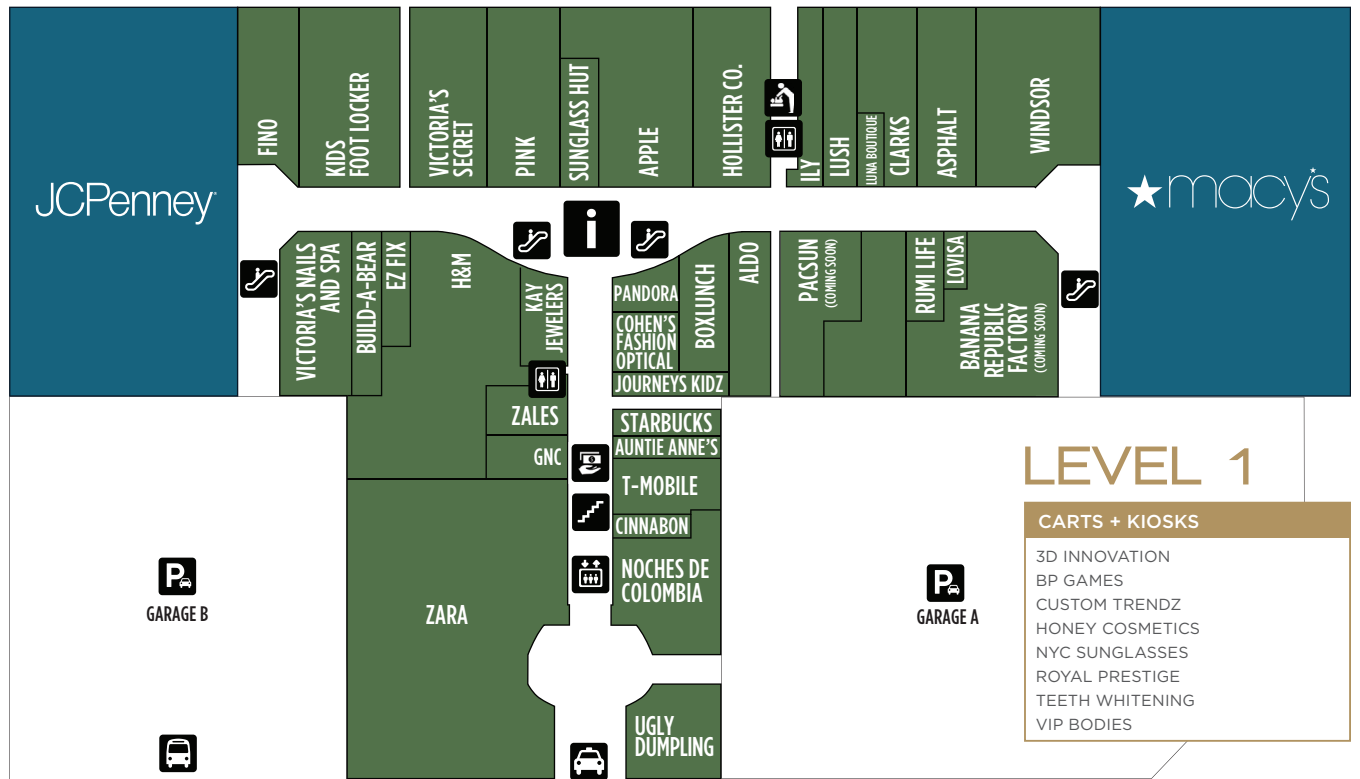

CHILDREN'S APPAREL

- 1 ASPHALT
- 1 BOXLUNCH
- 1 2 H&M
- 1 JOURNEYS KIDZ
- 2 KIDS & BABY GAP FACTORY
- 1 KIDS FOOT LOCKER
- 2 OLD NAVY
- 2 UNIQLO
- 1 ZARA

ACCESSORIES

- 1 ALDO
- 1 BANANA REPUBLIC FACTORY (COMING SOON)
- 1 BOXLUNCH
- 1 EZ FIX
- 2 LIDS
- 1 LOVISA
- 1 PACSUN (COMING SOON)
- 1 RUMI LIFE
- 1 SUNGLASS HUT
- 2 UNIQLO
- 1 ZARA

SHOES

- 1 ALDO
- 2 CHAMPS SPORTS
- 1 CLARKS
- 3 FAMOUS FOOTWEAR

- 1 FOOT LOCKER
- 2 JOURNEYS
- 1 JOURNEYS KIDZ
- 1 KIDS FOOT LOCKER
- 1 ZARA
- 2 ZUMIEZ

JEWELRY & WATCHES

- 2 G.D. PALACE JEWELERS
- 1 KAY JEWELERS
- 1 LOVISA
- 1 PANDORA
- 1 ZALES

BEAUTY & HEALTH

- 2 BATH & BODY WORKS
- 1 COHEN'S FASHION OPTICAL
- 1 GNC
- 1 HONEY COSMETICS
- 1 LUNA BOUTIQUE
- 1 LUSH
- 2 PERFUMANIA
- 3 PREMIER HAIR & BEAUTY SALON
- 3 ROYAL MED SPA
- 3 SMILE ORTHODONTICS
- 1 VICTORIA'S NAILS & SPA
- 2 WHITE BARN CANDLE CO.

RESTAURANTS

- 3 KOI SUSHI
- 2 KPOT KOREAN BBQ & HOTPOT
- 1 NOCHES DE COLOMBIA
- 2 OLIVE GARDEN
- 1 UGLY DUMPLING

FOOD & ENTERTAINMENT

- 1 3 AUNTIE ANNE'S
- 3 BILLY BEEZ
- 3 CHARLEY'S SUBS
- 3 CHIP CITY
- 1 CINNABON
- 3 CREPES NYC
- 2 FROZEN D LITE
- 3 MAMA G'S HALAL KITCHEN
- 3 MASTER WOK
- 3 MOE'S SOUTHWEST GRILL
- 3 NATHAN'S FAMOUS
- 3 NOCHES DE COLOMBIA
- 3 SARKU JAPAN
- 3 SBARRO
- 1 STARBUCKS
- 2 SWEET & SOUR
- 3 THAI MAX
- 2 TIGER KING
- 3 VR THEME PARK

ELECTRONICS

- 1 APPLE
- 1 EZ FIX
- 1 T-MOBILE

SPORTS & FITNESS

- 2 CHAMPS SPORTS
- 3 FOOT LOCKER
- 1 KIDS FOOT LOCKER
- 3 LA FITNESS

SPECIALTY SERVICES, GIFTS & TOYS

- 1 BOXLUNCH
- 1 BUILD-A-BEAR
- 3 GATEWAY NEWSTANDS
- 1 RUMI LIFE
- 2 SPENCER'S
- 2 WHITE BARN CANDLE CO.

CONTACT US

Guest Services: 718-208-2750
Mall Security: 718-320-8955
Mall Office: 718-208-2751

Best Deal Car Service: 718-798-5555
Easily accessible via public transportation.
Visit bustime.mta.info

- GUEST SERVICES
- BUS STOP
- CHANGING STATION
- MALL SECURITY
- PARKING
- ELEVATOR
- MALL OFFICE
- ATM
- ESCALATOR
- BEST DEAL CAR SERVICE
- RESTROOM
- STAIRS