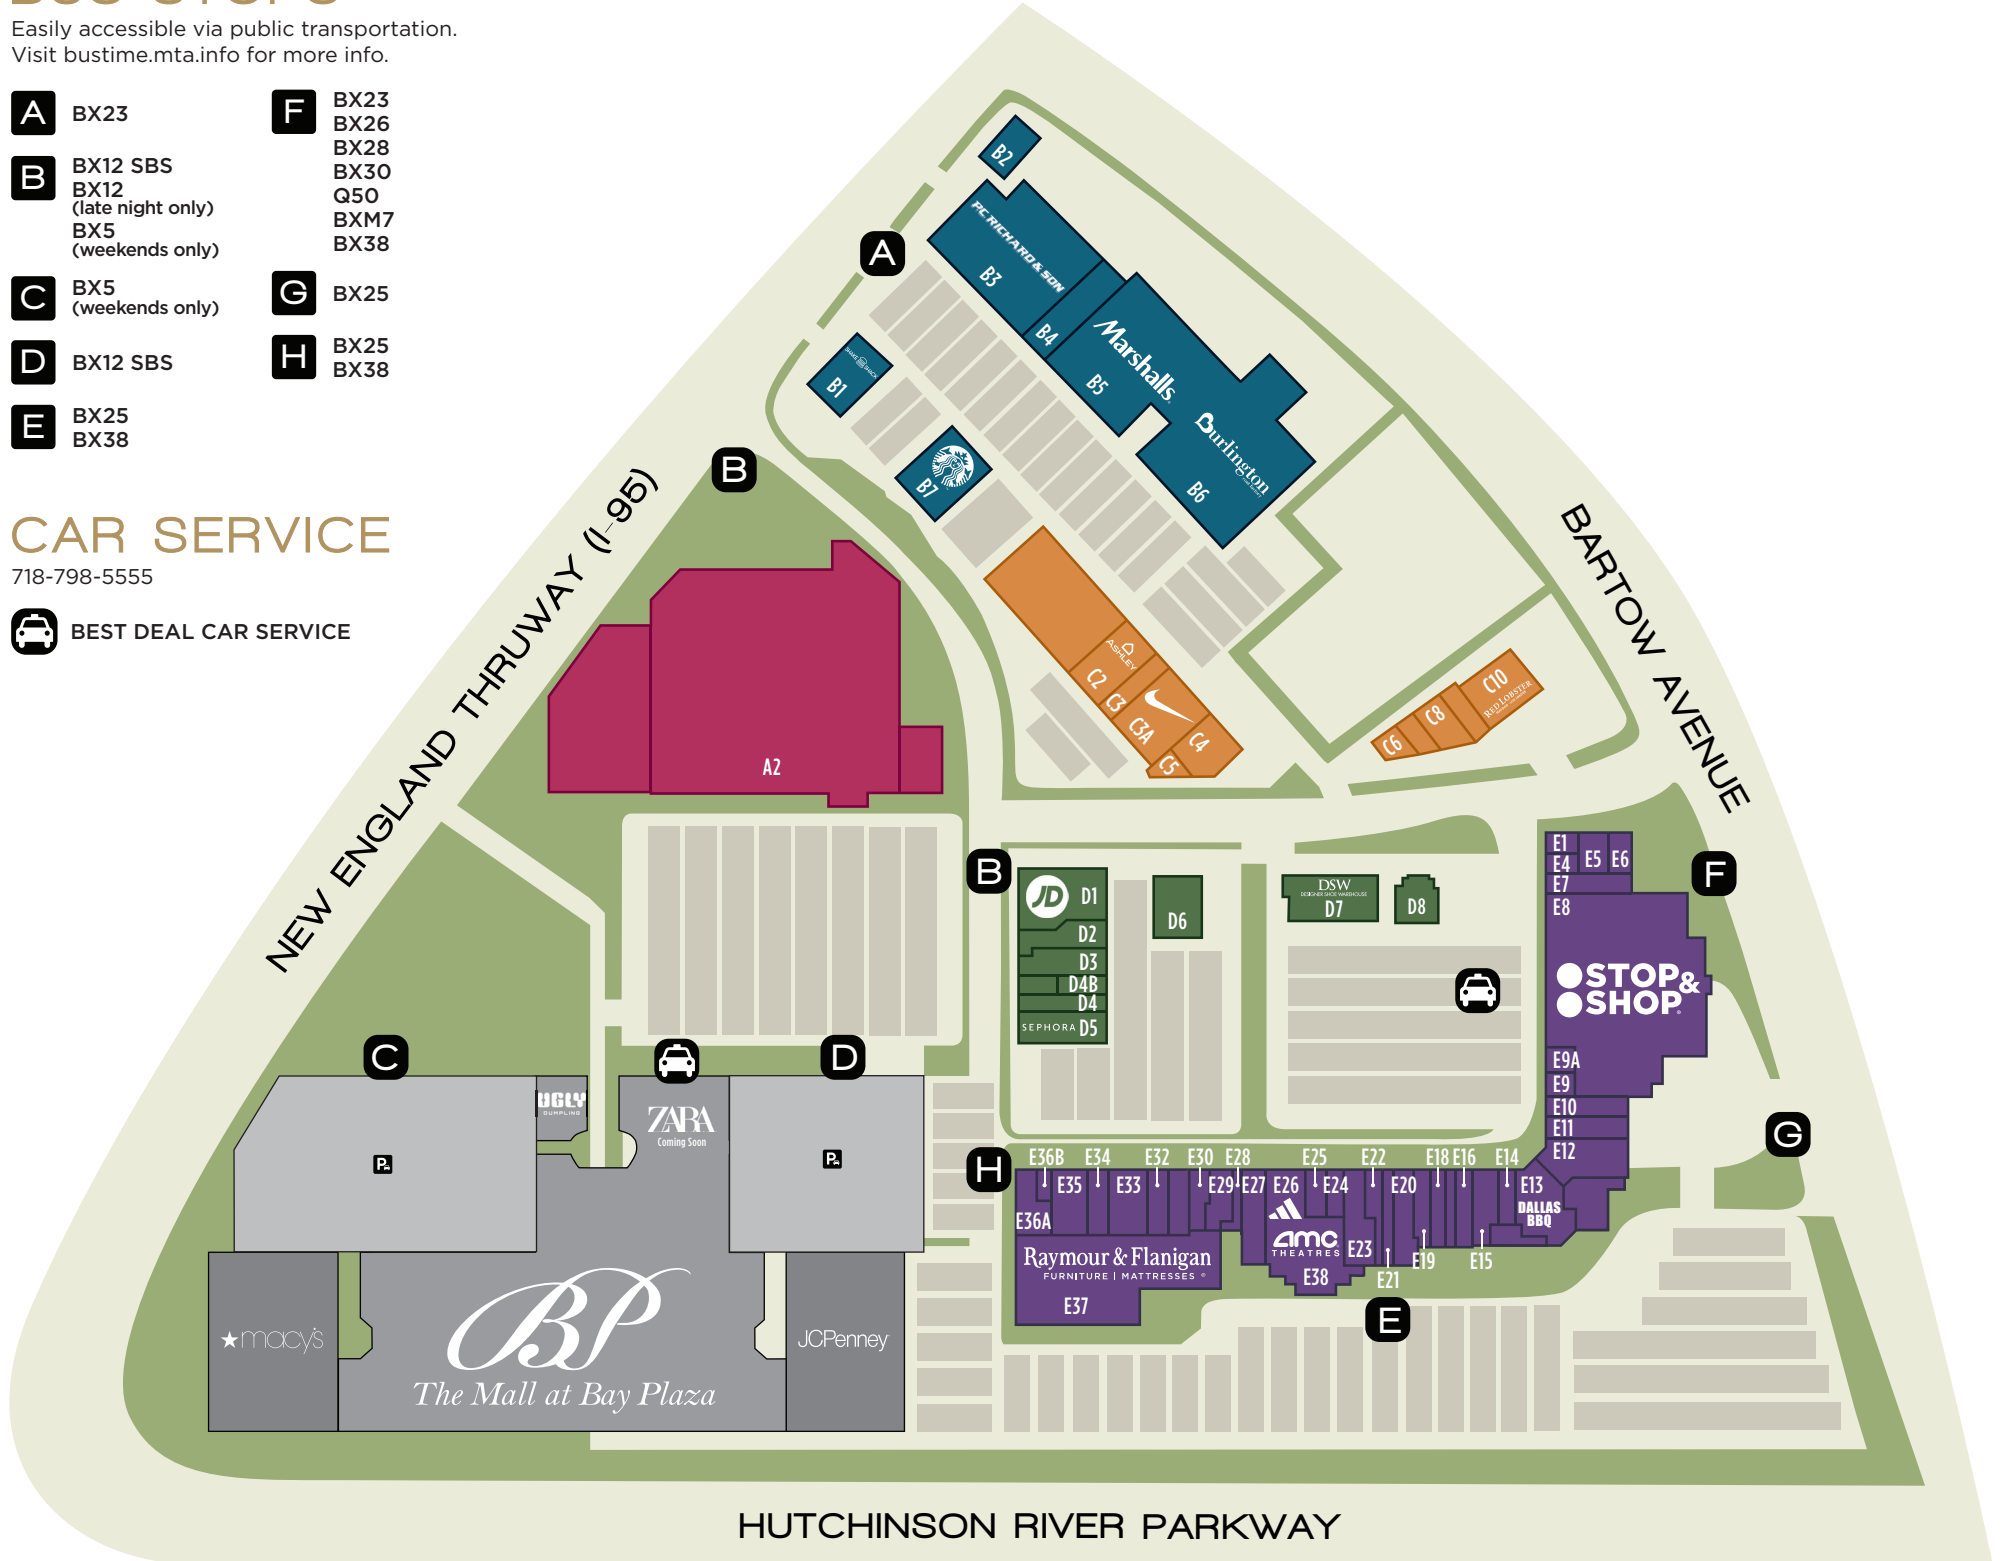

SHOPPING CENTER DIRECTORY

See the other side for the full mall directory

BUS STOPS

Easily accessible via public transportation.
Visit bustime.mta.info for more info.

- **A** BX23
- **B** BX12 SBS
  BX12 (late night only)
  BX5 (weekends only)
- **C** BX5 (weekends only)
- **D** BX12 SBS
- **E** BX25
  BX38
- **F** BX23
  BX26
  BX28
  BX30
  Q50
  BXM7
  BX38
- **G** BX25
- **H** BX25
  BX38

CAR SERVICE

718-798-5555

- BEST DEAL CAR SERVICE

SHOPPING

- **E26** ADIDAS 929-644-3738
- **C2** ASHLEY FURNITURE 929-446-4990
- **E7** ASHLEY STEWART 718-379-5481
- **D8** BANK OF AMERICA 718-320-1359
- **E27** BATH & BODY WORKS 929-607-4439
- **D2** BOB'S DISCOUNT FURNITURE 718-530-1542
- **B6** BURLINGTON 347-708-7618
- **D3** CARTER'S 718-671-1978
- **A3** CHARLOTTE RUSSE 347-766-0905
- **D6** CHASE BANK 718-862-9480
- **E29** THE CHILDREN'S PLACE 718-320-0680
- **D4** CITY MD 646-346-7927
- **E15** DERMATOLOGY SPECIALISTS 212-385-3700
- **E16** DIAMOND BRACES 201-308-8181
- **D7** DSW SHOES 347-614-1490
- **C8** DXL MEN'S APPAREL 718-379-4148
- **D4B** EUROPEAN WAX CENTER 646-939-1191
- **E9A** EYE DEAL OPTICAL 718-671-8900

- **C3** FEEL BEAUTY 718-671-2659
- **E12** FIVE BELOW 718-671-1694
- **E35** FOOT LOCKER 342-798-0994
- **E18** GAMESTOP 718-671-6099
- **D1** JD SPORTS 347-284-6619
- **E33** MADRAG 347-504-2185
- **B5** MARSHALLS 718-320-7211
- **E5** MATTRESS FIRM 718-320-1141
- **C3A** NIKE FACTORY STORE 718-360-5842
- **E25** OPTIMUM 347-920-3070
- **B3** P.C. RICHARD & SON 718-320-1200
- **E14** PORTABELLA 917-922-9443
- **E37** RAYMOUR & FLANIGAN 718-906-3600
- **D5** SEPHORA 516-344-6970
- **E20** SNIPES 347-978-7583
- **E8** STOP & SHOP 718-320-2902
- **E28** STUDIO JEWELERS 718-557-9854
- **C6** T-MOBILE 718-320-0357
- **E10** THERADYNAMICS 718-316-9191
- **E19** TORRID 718-540-6143
- **E32** VERIZON WIRELESS 718-671-2621

- **E22** VISTASITE EYE CARE 718-717-8572
- **E30** XIOS 347-202-4912

FOOD & ENTERTAINMENT

- **E38** AMC THEATRES 718-320-1659
- **E23** BAY PLAZA LIQUOR WAREHOUSE 347-202-8477
- **E24** BED-STUY FISH FRY 347-275-2600
- **E21** BURGER KING 718-676-0494
- **E36A** CHICK-FIL-A 929-506-1158
- **E1** CHIPOTLE MEXICAN GRILL 347-899-8442
- **E36B** CRUMBL 347-333-5805
- **E13** DALLAS BBQ 718-320-8800
- **E6** DRAGON CITY 718-671-8787
- **C4** PANERA BREAD 718-862-2585
- **B2** POPEYES 718-320-3600
- **C10** RED LOBSTER 718-671-4223
- **B1** SHAKE SHACK 929-392-1029
- **B7** STARBUCKS DRIVE-THRU 718-671-2067
- **C5** TEPPANYAKI ONE JAPANESE GRILL 646-885-1528

CONTACT US

- Guest Services: 718-208-2750
- Mall Security: 718-320-8955
  or 718-320-2747
- Mall Office: 718-208-2751

HOURS

- Monday-Saturday: 10am-9pm
- Sunday: 11am-8pm
- (Holiday, individual store, and restaurant hours may vary)
- For more info, visit mallatbayplaza.com

FOLLOW US

- @MALLATBAYPLAZA
- Be in the know! Hear about new store openings, promotions, events and more.

FREE WIFI

- 'BayPlazaMall'
- Connect to our free wifi in mall to start browsing.