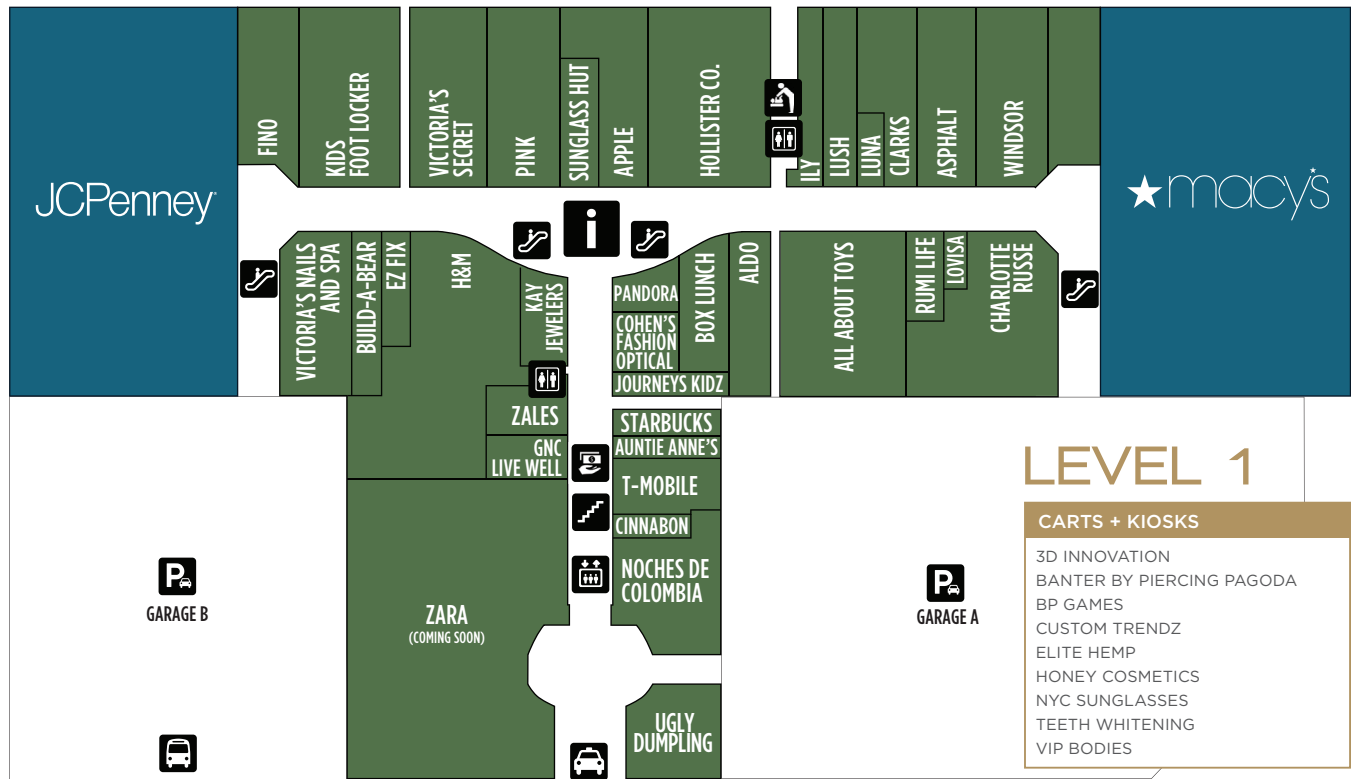

CHILDREN'S APPAREL

- 1 ASPHALT
- 1 BOX LUNCH
- 2 KIDS & BABY GAP FACTORY
- 1 2 H&M
- 1 JOURNEYS KIDZ
- 1 KIDS FOOT LOCKER
- 2 OLD NAVY
- 2 UNIQLO
- 1 ZARA (COMING SOON)

ACCESSORIES

- 1 CHARLOTTE RUSSE
- 1 EZ FIX
- 2 LIDS
- 1 LOVISA
- 1 RUMI LIFE
- 1 SUNGLASS HUT
- 2 UNIQLO
- 1 ZARA (COMING SOON)

SHOES

- 1 ALDO
- 2 CHAMPS
- 1 CHARLOTTE RUSSE
- 1 CLARKS
- 3 FAMOUS FOOTWEAR
- 1 FOOT LOCKER
- 2 JOURNEYS
- 1 JOURNEYS KIDZ
- 1 KIDS FOOT LOCKER
- 1 ZARA (COMING SOON)
- 2 ZUMIEZ

JEWELRY & WATCHES

- 1 BANTER BY PIERCING PAGODA
- 2 G.D. PALACE JEWELERS
- 1 KAY JEWELERS
- 1 LOVISA
- 1 PANDORA
- 1 ZALES

BEAUTY & HEALTH

- 2 BATH & BODY WORKS
- 1 COHEN'S FASHION OPTICAL
- 1 GNC
- 1 HONEY COSMETICS
- 1 LUNA
- 1 LUSH
- 2 PERFUMANIA
- 3 PREMIER HAIR & BEAUTY
- 3 ROYAL MED SPA
- 3 SMILE SAVERS
- 1 VICTORIA'S NAILS & SPA
- 2 WHITE BARN CANDLE CO.

RESTAURANTS

- 3 KOI SUSHI
- 2 KPOT KOREAN BBQ & HOTPOT
- 3 NOCHES DE COLOMBIA
- 2 OLIVE GARDEN
- 1 UGLY DUMPLING

FOOD & ENTERTAINMENT

- 1 3 AUNTIE ANNE'S
- 3 BILLY BEEZ
- 3 CHARLEY'S SUBS
- 3 CHICKEN NOW
- 3 CHIP CITY
- 1 CINNABON
- 3 CREPES NYC
- 2 FROZEN D LITE
- 3 KOI SUSHI
- 3 MAMA G'S HALAL
- 3 MASTER WOK
- 3 MOE'S SOUTHWEST GRILL
- 3 NATHAN'S FAMOUS
- 3 NOCHES DE COLOMBIA
- 3 SARKU
- 3 SBARRO
- 1 STARBUCKS
- 2 SWEET & SOUR
- 3 THAI MAX
- 2 TIGER KING
- 3 VR THEME PARK

ELECTRONICS

- 1 APPLE
- 1 EZ FIX
- 1 T-MOBILE

SPORTS & FITNESS

- 2 CHAMPS
- 3 FOOT LOCKER
- 3 LA FITNESS

SPECIALTY SERVICES, GIFTS & TOYS

- 1 ALL ABOUT TOYS
- 1 BOX LUNCH
- 1 BUILD-A-BEAR
- 3 GATEWAY NEWS
- 1 RUMI LIFE
- 2 SPENCER'S
- 2 WHITE BARN CANDLE CO.

CONTACT US

Guest Services: 718-208-2750
Mall Security: 718-320-8955
Mall Office: 718-208-2751

Best Deal Car Service: 718-798-5555
Easily accessible via public transportation.
Visit bustime.mta.info

- GUEST SERVICES
- MALL SECURITY
- MALL OFFICE
- BEST DEAL CAR SERVICE
- BUS STOP
- PARKING
- ATM
- RESTROOM
- CHANGING STATION
- ELEVATOR
- ESCALATOR
- STAIRS