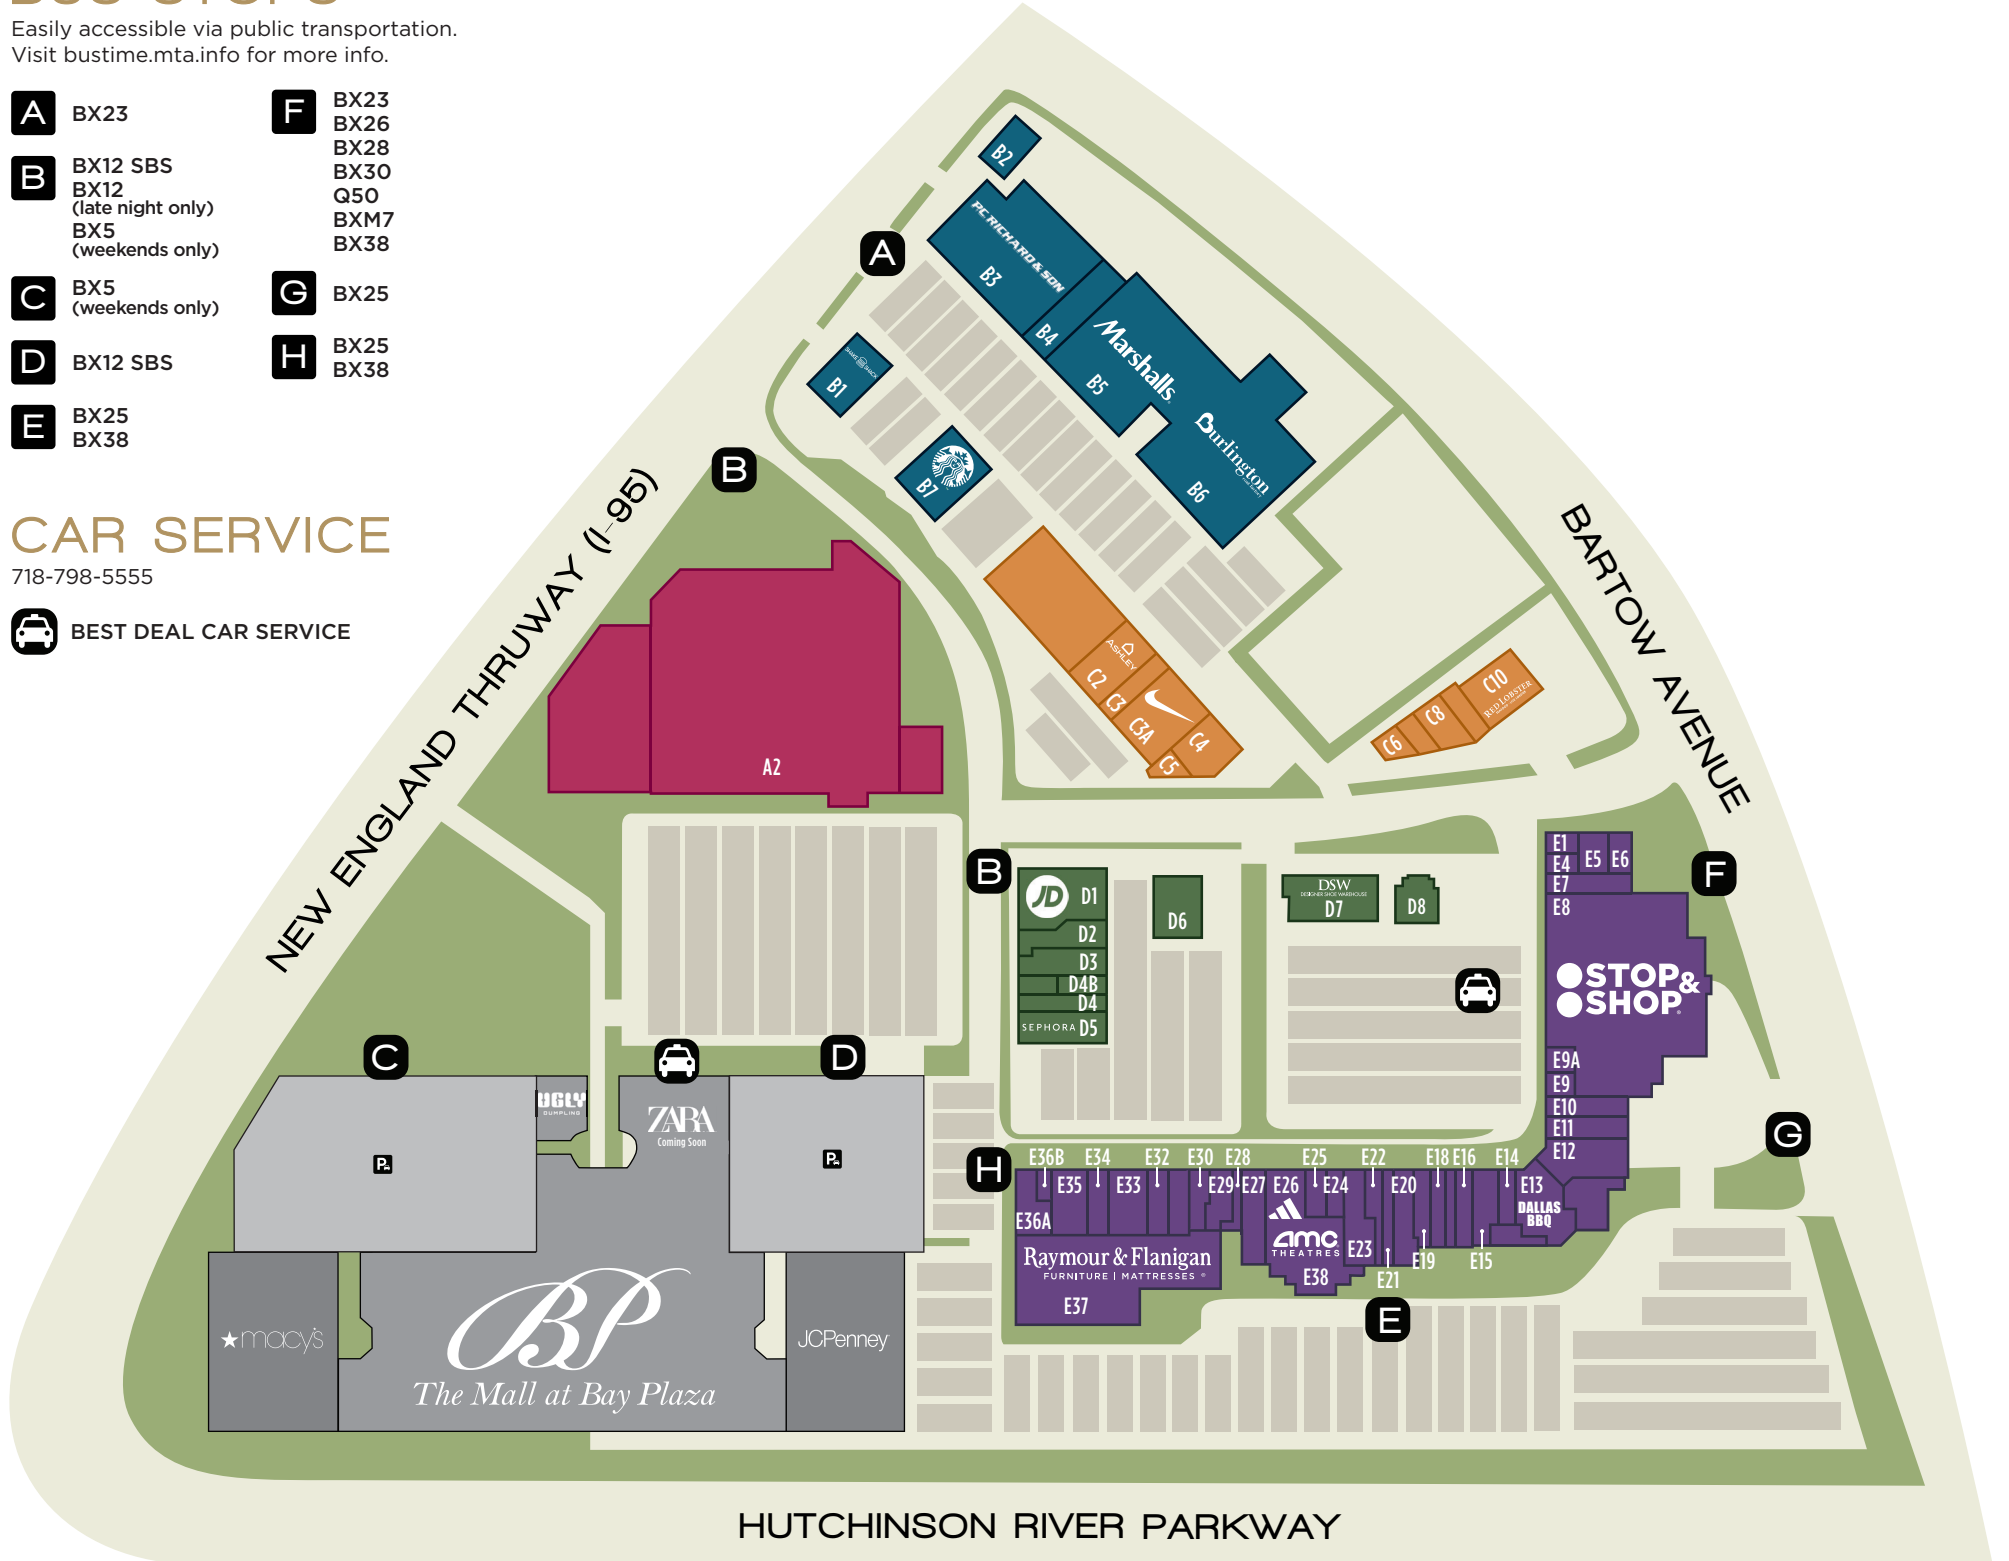

SHOPPING CENTER DIRECTORY

See the other side for the full mall directory

BUS STOPS

Easily accessible via public transportation.
Visit bustime.mta.info for more info.

- **A** BX23
- **B** BX12 SBS
  BX12 (late night only)
  BX5 (weekends only)
- **C** BX5 (weekends only)
- **D** BX12 SBS
- **E** BX25
  BX38
- **F** BX23
  BX26
  BX28
  BX30
  Q50
  BXM7
  BX38
- **G** BX25
- **H** BX25
  BX38

CAR SERVICE

718-798-5555

- BEST DEAL CAR SERVICE

SHOPPING

- **E26** ADIDAS 929-644-3738
- **C2** ASHLEY FURNITURE 929-446-4990
- **E7** ASHLEY STEWART 718-379-5481
- **E11** AT&T 718-320-7484
- **A2** AT HOME 718-530-7810
- **D8** BANK OF AMERICA 718-320-1359
- **E27** BATH & BODY WORKS 929-607-4439
- **D2** BOB'S DISCOUNT FURNITURE 718-530-1542
- **B6** BURLINGTON 347-708-7618
- **D3** CARTER'S 718-671-1978
- **D6** CHASE BANK 718-862-9480
- **E29** THE CHILDREN'S PLACE 718-320-0680
- **D4** CITY MD 646-346-7927
- **E9** CLAIRE'S 718-320-5399
- **E16** DIAMOND BRACES 201-308-8181
- **B4** DREAM PAIRS 929-541-9996
- **D7** DSW SHOES 347-614-1490
- **C8** DXL MEN'S APPAREL 718-379-4148
- **E34** EASY PICKINS 347-449-6714
- **D4B** EUROPEAN WAX CENTER 646-939-1191

- **E9A** EYE DEAL OPTICAL 718-671-8900
- **C3** FEEL BEAUTY 718-671-2659
- **E12** FIVE BELOW 718-671-1694
- **E35** FOOT LOCKER 718-320-8231
- **E18** GAMESTOP 718-671-6099
- **D1** JD SPORTS 347-284-6619
- **E4** LENS LAB EXPRESS 718-379-2020
- **E33** MADRAG 347-504-2185
- **B5** MARSHALLS 718-320-7211
- **E5** MATTRESS FIRM 718-320-1141
- **C3A** NIKE FACTORY STORE 718-360-5842
- **E25** OPTIMUM 347-920-3070
- **B3** P.C. RICHARD & SON 718-320-1200
- **E14** PORTABELLA 718-320-3600
- **E37** RAYMOUR & FLANIGAN 718-906-3600
- **D5** SEPHORA 516-344-6970
- **E20** SNIPES 718-862-0952
- **E8** STOP & SHOP 718-320-2902
- **E28** STUDIO JEWELERS 718-557-9854
- **C6** T-MOBILE 718-320-0357
- **E10** THERADYNAMICS 718-316-9191
- **E19** TORRID 718-540-6143
- **E32** VERIZON WIRELESS 718-671-2621

- **E22** VISTASITE EYE CARE 718-717-8572
- **E30** XIOS 347-202-4912

FOOD & ENTERTAINMENT

- **E38** AMC THEATRES 718-320-1659
- **E23** BAY PLAZA LIQUOR WAREHOUSE 347-202-8477
- **E24** BED-STUY FISH FRY 347-275-2600
- **E21** BURGER KING 718-676-0494
- **E36A** CHICK-FIL-A 929-506-1158
- **E1** CHIPOTLE MEXICAN GRILL 347-899-8442
- **E36B** CRUMBL 347-333-5805
- **E13** DALLAS BBQ 718-320-8800
- **E6** DRAGON CITY 718-671-8787
- **C4** PANERA BREAD 718-862-2585
- **B2** POPEYES 718-320-3600
- **C10** RED LOBSTER 718-671-4223
- **B1** SHAKE SHACK 929-392-1029
- **B7** STARBUCKS DRIVE-THRU 718-671-2067
- **C5** TEPPANYAKI ONE JAPANESE GRILL 646-885-1528

CONTACT US

- Guest Services: 718-208-2750
- Mall Security: 718-320-8955
  718-320-2747
- Mall Office: 718-208-2751

HOURS

- Monday-Saturday: 10am-9pm
- Sunday: 11am-7pm
- (Holiday, individual store, and restaurant hours may vary)
- For more info, visit mallatbayplaza.com

FOLLOW US

- @MALLATBAYPLAZA
- Be in the know! Hear about new store openings, promotions, events and more.

FREE WIFI

- 'BayPlazaMall'
- Connect to our free wifi in mall to start browsing.