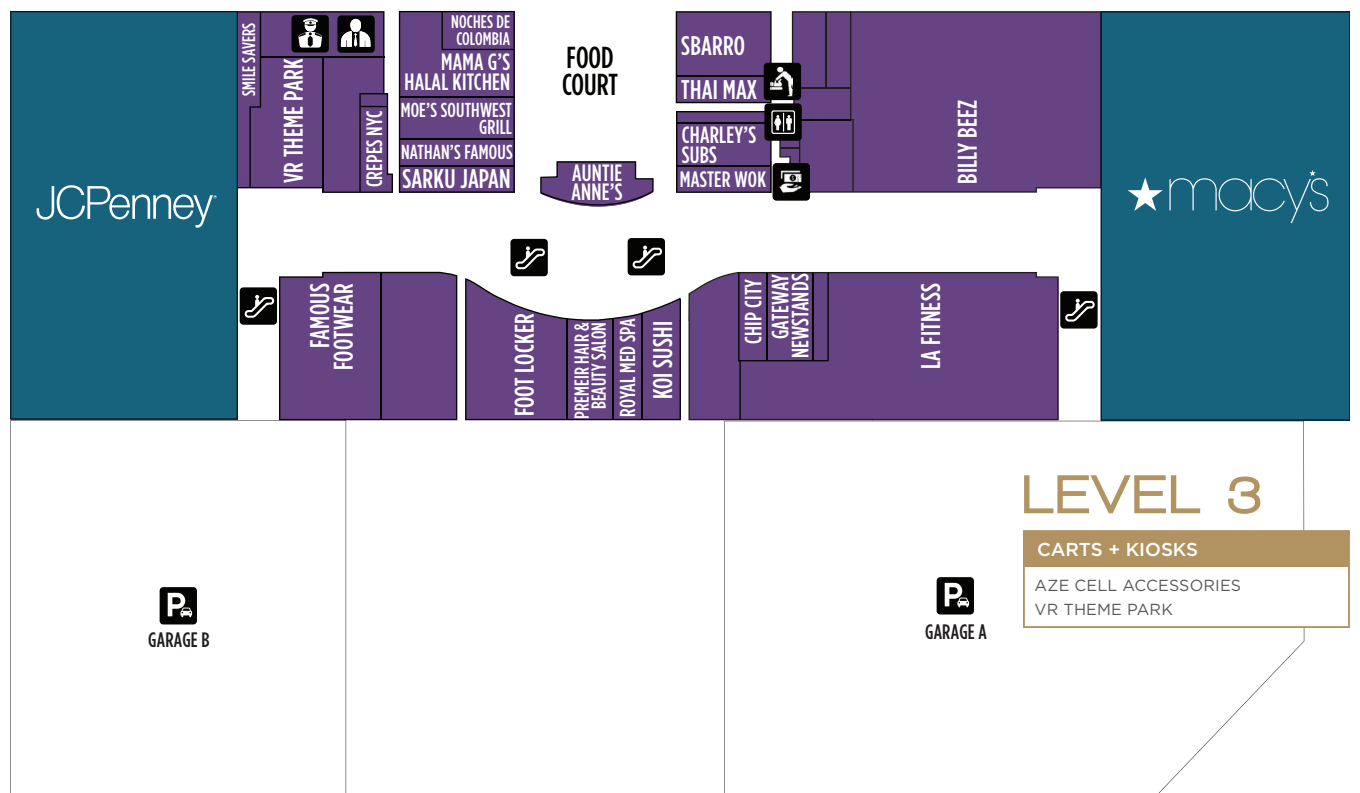

CHILDREN'S APPAREL

- 1 ASPHALT
- 1 BOX LUNCH
- 2 KIDS & BABY GAP FACTORY
- 1 2 H&M
- 1 JOURNEYS KIDZ
- 1 KIDS FOOT LOCKER
- 2 OLD NAVY
- 2 UNIQLO
- 1 ZARA (COMING SOON)

ACCESSORIES

- 1 CHARLOTTE RUSSE
- 1 EZ FIX
- 2 LIDS
- 1 LOVISA
- 1 RUMI LIFE
- 1 SUNGLASS HUT
- 2 UNIQLO
- 1 ZARA (COMING SOON)

SHOES

- 1 ALDO
- 2 CHAMPS
- 1 CHARLOTTE RUSSE
- 1 CLARKS
- 3 FAMOUS FOOTWEAR
- 1 FOOT LOCKER
- 2 JOURNEYS
- 1 JOURNEYS KIDZ
- 1 KIDS FOOT LOCKER
- 1 ZARA (COMING SOON)
- 2 ZUMIEZ

JEWELRY & WATCHES

- 1 BANTER BY PIERCING PAGODA
- 2 G.D. PALACE JEWELERS
- 1 KAY JEWELERS
- 1 LOVISA
- 1 PANDORA
- 1 ZALES

BEAUTY & HEALTH

- 2 BATH & BODY WORKS
- 1 COHEN'S FASHION OPTICAL
- 1 GNC
- 1 HONEY COSMETICS
- 1 LUNA
- 1 LUSH
- 2 PERFUMANIA
- 3 PREMIER HAIR & BEAUTY
- 3 ROYAL MED SPA
- 3 SMILE SAVERS
- 1 VICTORIA'S NAILS & SPA
- 2 WHITE BARN CANDLE CO.

RESTAURANTS

- 3 KOI SUSHI
- 2 KPOT KOREAN BBQ & HOTPOT
- 3 NOCHES DE COLOMBIA
- 2 OLIVE GARDEN
- 1 UGLY DUMPLING

FOOD & ENTERTAINMENT

- 1 3 AUNTIE ANNE'S
- 3 BILLY BEEZ
- 3 CHARLEY'S SUBS
- 3 CHICKEN NOW
- 3 CHIP CITY
- 1 CINNABON
- 3 CREPES NYC
- 2 FROZEN D LITE
- 3 KOI SUSHI
- 3 MAMA G'S HALAL
- 3 MASTER WOK
- 3 MOE'S SOUTHWEST GRILL
- 3 NATHAN'S FAMOUS
- 3 NOCHES DE COLOMBIA
- 3 SARKU
- 3 SBARRO
- 1 STARBUCKS
- 2 SWEET & SOUR
- 3 THAI MAX
- 2 TIGER KING
- 3 VR THEME PARK

ELECTRONICS

- 1 APPLE
- 1 EZ FIX
- 1 T-MOBILE

SPORTS & FITNESS

- 2 CHAMPS
- 3 FOOT LOCKER
- 3 LA FITNESS

SPECIALTY SERVICES, GIFTS & TOYS

- 1 ALL ABOUT TOYS
- 1 BOX LUNCH
- 1 BUILD-A-BEAR
- 3 GATEWAY NEWS
- 1 RUMI LIFE
- 2 SPENCER'S
- 2 WHITE BARN CANDLE CO.

CONTACT US

Guest Services: 718-208-2750
Mall Security: 718-320-8955
Mall Office: 718-208-2751

Best Deal Car Service: 718-798-5555
Easily accessible via public transportation.
Visit bustime.mta.info

- GUEST SERVICES
- MALL SECURITY
- MALL OFFICE
- BEST DEAL CAR SERVICE
- BUS STOP
- PARKING
- ATM
- RESTROOM
- CHANGING STATION
- ELEVATOR
- ESCALATOR
- STAIRS