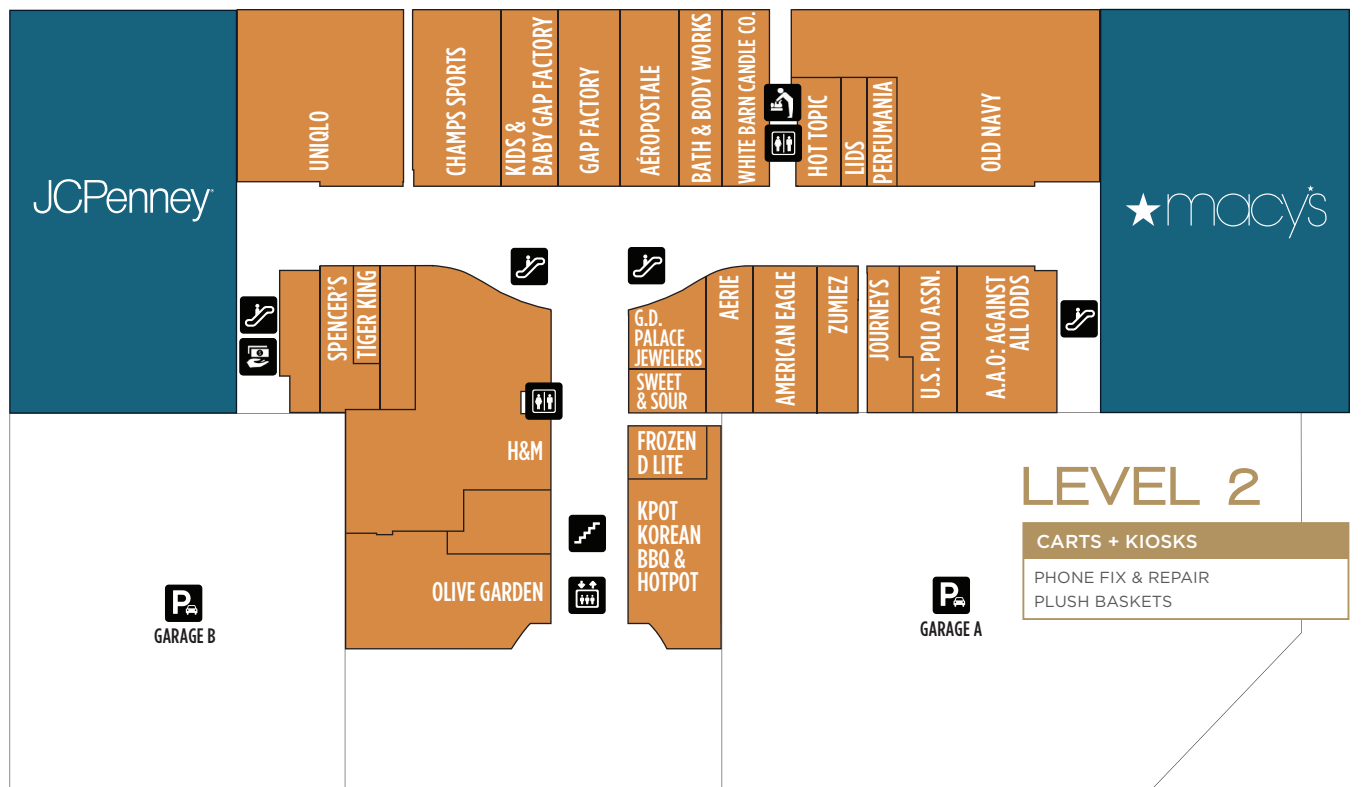

MALL DIRECTORY

See the other side for the full shopping center directory

DEPARTMENT STORES

- 1 2 3 JCPENNEY
- 1 2 3 MACY'S

WOMEN'S APPAREL

- 2 AERIE
- 2 AÉROPOSTALE
- 2 AGAINST ALL ODDS
- 2 AMERICAN EAGLE
- 1 ASPHALT
- 1 BOX LUNCH
- 2 CHAMPS
- 1 CHARLOTTE RUSSE
- 2 GAP FACTORY
- 1 2 H&M
- 1 HOLLISTER
- 2 HOT TOPIC
- 1 ILY
- 2 JOURNEYS
- 2 OLD NAVY
- 1 PINK
- 2 U.S. POLO ASSN.
- 2 UNIQLO
- 1 VICTORIA'S SECRET
- 1 WINDSOR
- 1 ZARA (COMING SOON)
- 2 ZUMIEZ

BEAUTY & HEALTH

- 2 BATH & BODY WORKS
- 1 COHEN'S FASHION OPTICAL
- 1 GNC
- 1 HONEY COSMETICS
- 1 LUNA
- 1 LUSH
- 2 PERFUMANIA
- 3 PREMIER HAIR & BEAUTY
- 3 ROYAL MED SPA
- 3 SMILE SAVERS
- 1 VICTORIA'S NAILS & SPA
- 2 WHITE BARN CANDLE CO.

RESTAURANTS

- 3 KOI SUSHI
- 2 KPOT KOREAN BBQ & HOTPOT
- 3 NOCHES DE COLOMBIA
- 2 OLIVE GARDEN
- 1 UGLY DUMPLING

FOOD & ENTERTAINMENT

- 1 3 AUNTIE ANNE'S
- 3 BILLY BEEZ
- 3 CHARLEY'S SUBS
- 3 CHICKEN NOW
- 3 CHIP CITY
- 1 CINNABON
- 3 CREPES NYC
- 2 FROZEN D LITE
- 3 KOI SUSHI
- 3 MAMA G'S HALAL
- 3 MASTER WOK
- 3 MOE'S SOUTHWEST GRILL
- 3 NATHAN'S FAMOUS
- 3 NOCHES DE COLOMBIA
- 3 SARKU
- 3 SBARRO
- 1 STARBUCKS
- 2 SWEET & SOUR
- 3 THAI MAX
- 2 TIGER KING
- 3 VR THEME PARK

ELECTRONICS

- 1 APPLE
- 1 EZ FIX
- 1 T-MOBILE

SPORTS & FITNESS

- 2 CHAMPS
- 3 FOOT LOCKER
- 3 LA FITNESS

SPECIALTY SERVICES, GIFTS & TOYS

- 1 ALL ABOUT TOYS
- 1 BOX LUNCH
- 1 BUILD-A-BEAR
- 3 GATEWAY NEWS
- 1 RUMI LIFE
- 2 SPENCER'S
- 2 WHITE BARN CANDLE CO.