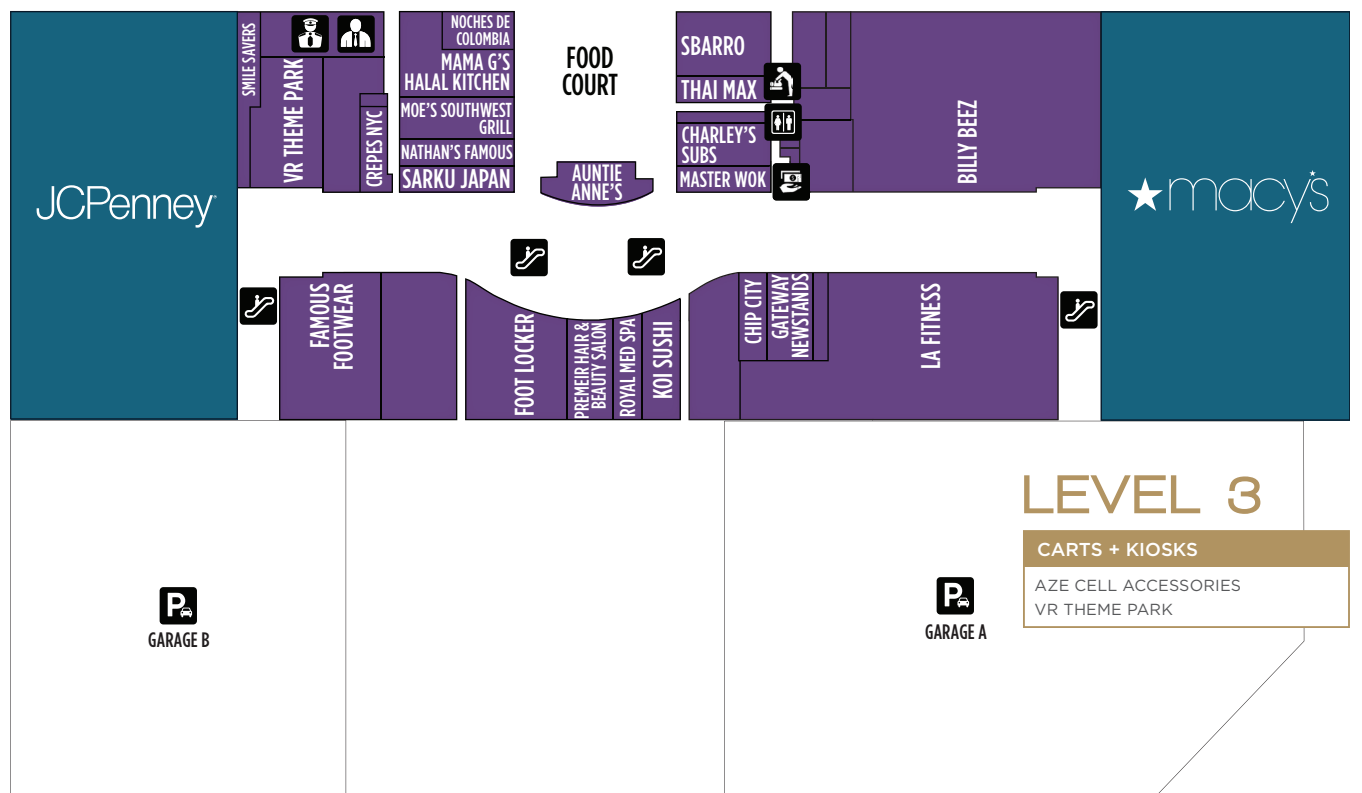

MALL DIRECTORY

See the other side for the full shopping center directory

DEPARTMENT STORES

- 1 2 3 JCPENNEY
- 1 2 3 MACY'S

WOMEN'S APPAREL

- 2 AERIE
- 2 AÉROPOSTALE
- 2 AGAINST ALL ODDS
- 2 AMERICAN EAGLE
- 1 ASPHALT
- 1 BOX LUNCH
- 2 CHAMPS
- 1 CHARLOTTE RUSSE
- 2 GAP FACTORY
- 1 2 H&M
- 1 HOLLISTER
- 2 HOT TOPIC
- 1 ILY
- 2 JOURNEYS
- 2 OLD NAVY
- 1 PINK
- 2 U.S. POLO ASSN.
- 2 UNIQLO
- 1 VICTORIA'S SECRET
- 1 WINDSOR
- 1 ZARA (COMING SOON)
- 2 ZUMIEZ

RESTAURANTS

- 3 KOI SUSHI
- 2 KPOT KOREAN BBQ & HOTPOT
- 3 NOCHES DE COLOMBIA
- 2 OLIVE GARDEN
- 1 UGLY DUMPLING

FOOD & ENTERTAINMENT

- 1 3 AUNTIE ANNE'S
- 3 BILLY BEEZ
- 3 CHARLEY'S SUBS
- 3 CHICKEN NOW
- 3 CHIP CITY
- 1 CINNABON
- 3 CREPES NYC
- 2 FROZEN D LITE
- 3 KOI SUSHI
- 3 MAMA G'S HALAL
- 3 MASTER WOK
- 3 MOE'S SOUTHWEST GRILL
- 3 NATHAN'S FAMOUS
- 3 NOCHES DE COLOMBIA
- 3 SARKU
- 3 SBARRO
- 1 STARBUCKS
- 2 SWEET & SOUR
- 3 THAI MAX
- 2 TIGER KING
- 3 VR THEME PARK

ELECTRONICS

- 1 APPLE
- 1 EZ FIX
- 1 T-MOBILE

SPORTS & FITNESS

- 2 CHAMPS
- 3 FOOT LOCKER
- 3 LA FITNESS

SPECIALTY SERVICES, GIFTS & TOYS

- 1 ALL ABOUT TOYS
- 1 BOX LUNCH
- 1 BUILD-A-BEAR
- 3 GATEWAY NEWS
- 1 RUMI LIFE
- 2 SPENCER'S
- 2 WHITE BARN CANDLE CO.

SHOPPING CENTER DIRECTORY

See the other side for the full mall directory

BUS STOPS

Easily accessible via public transportation.
Visit bustime.mta.info for more info.

- A** BX23
- B** BX12 SBS
BX12 (late night only)
BX5 (weekends only)
- C** BX5 (weekends only)
- D** BX12 SBS
- E** BX25
BX38
- F** BX23
BX26
BX28
BX30
Q50
BXM7
BX38
- G** BX25
- H** BX25
BX38