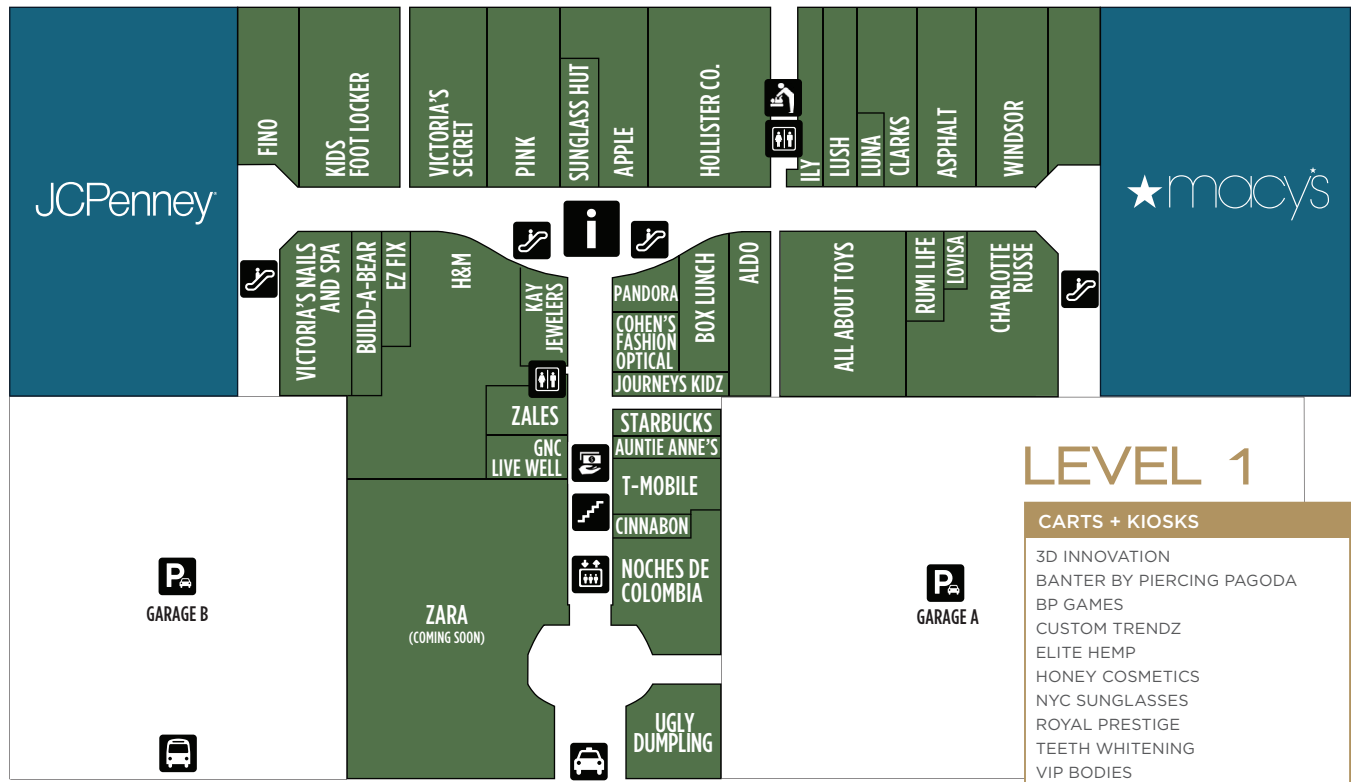

MALL DIRECTORY

See the other side for the full shopping center directory

DEPARTMENT STORES

- 1 2 3 JCPENNEY
- 1 2 3 MACY'S

WOMEN'S APPAREL

- 2 AERIE
- 2 AÉROPOSTALE
- 2 AGAINST ALL ODDS
- 2 AMERICAN EAGLE
- 1 ASPHALT
- 1 BOX LUNCH
- 2 CHAMPS
- 1 CHARLOTTE RUSSE
- 2 GAP FACTORY
- 1 2 H&M
- 1 HOLLISTER
- 2 HOT TOPIC
- 1 ILY
- 2 JOURNEYS
- 2 OLD NAVY
- 1 PINK
- 2 U.S. POLO ASSN.
- 2 UNIQLO
- 1 VICTORIA'S SECRET
- 1 WINDSOR
- 1 ZARA (COMING SOON)
- 2 ZUMIEZ

BEAUTY & HEALTH

- 2 BATH & BODY WORKS
- 1 COHEN'S FASHION OPTICAL
- 1 GNC
- 1 HONEY COSMETICS
- 1 LUNA
- 1 LUSH
- 2 PERFUMANIA
- 3 PREMIER HAIR & BEAUTY
- 3 ROYAL MED SPA
- 3 SMILE SAVERS
- 1 VICTORIA'S NAILS & SPA
- 2 WHITE BARN CANDLE CO.

RESTAURANTS

- 3 KOI SUSHI
- 2 KPOT KOREAN BBQ & HOTPOT
- 3 NOCHES DE COLOMBIA
- 2 OLIVE GARDEN
- 1 UGLY DUMPLING

FOOD & ENTERTAINMENT

- 1 3 AUNTIE ANNE'S
- 3 BILLY BEEZ
- 3 CHARLEY'S SUBS
- 3 CHICKEN NOW
- 3 CHIP CITY
- 1 CINNABON
- 3 CREPES NYC
- 2 FROZEN D LITE
- 3 KOI SUSHI
- 3 MAMA G'S HALAL
- 3 MASTER WOK
- 3 MOE'S SOUTHWEST GRILL
- 3 NATHAN'S FAMOUS
- 3 NOCHES DE COLOMBIA
- 3 SARKU
- 3 SBARRO
- 1 STARBUCKS
- 2 SWEET & SOUR
- 3 THAI MAX
- 2 TIGER KING
- 3 VR THEME PARK

ELECTRONICS

- 1 APPLE
- 1 EZ FIX
- 1 T-MOBILE

SPORTS & FITNESS

- 2 CHAMPS
- 3 FOOT LOCKER
- 3 LA FITNESS

SPECIALTY SERVICES, GIFTS & TOYS

- 1 ALL ABOUT TOYS
- 1 BOX LUNCH
- 1 BUILD-A-BEAR
- 3 GATEWAY NEWS
- 1 RUMI LIFE
- 2 SPENCER'S
- 2 WHITE BARN CANDLE CO.