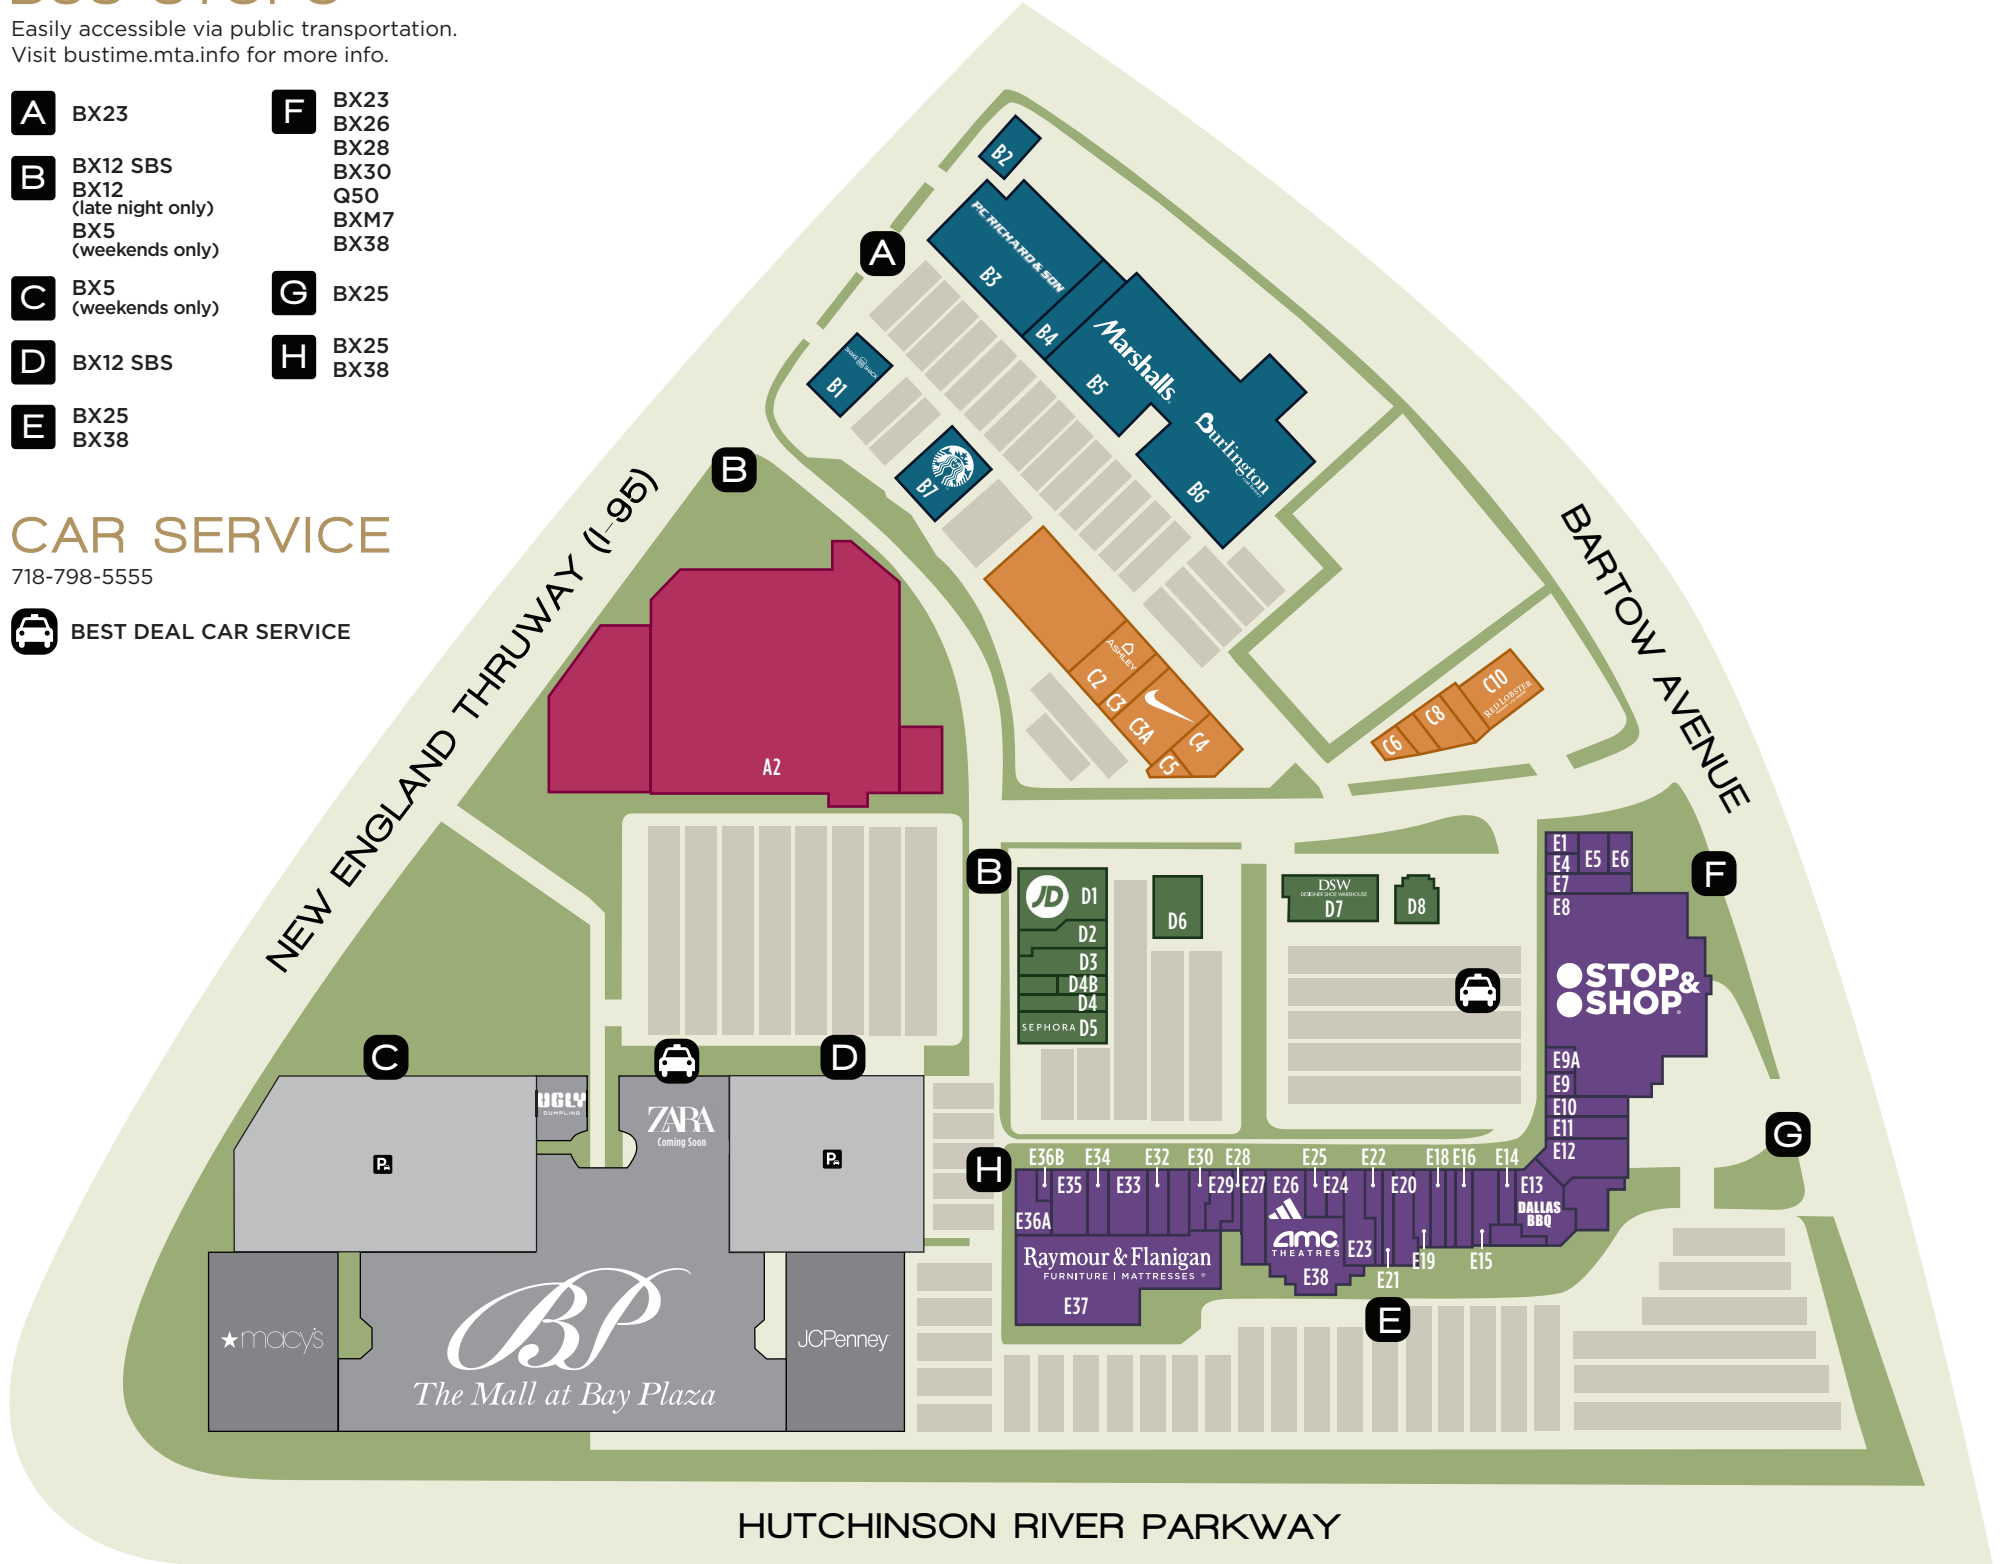

SHOPPING CENTER DIRECTORY

See the other side for the full mall directory

BUS STOPS

Easily accessible via public transportation.
Visit bustime.mta.info for more info.

- **A** BX23
- **B** BX12 SBS
  BX12 (late night only)
  BX5 (weekends only)
- **C** BX5 (weekends only)
- **D** BX12 SBS
- **E** BX25
  BX38
- **F** BX23
  BX26
  BX28
  BX30
  Q50
  BXM7
  BX38
- **G** BX25
- **H** BX25
  BX38

CAR SERVICE

718-798-5555

- BEST DEAL CAR SERVICE

SHOPPING

- **E26** ADIDAS 929-644-3738
- **C2** ASHLEY FURNITURE 929-446-4990
- **E7** ASHLEY STEWART 718-379-5481
- **E11** AT&T 718-320-7484
- **A2** AT HOME 718-530-7810
- **D8** BANK OF AMERICA 718-320-1359
- **E27** BATH & BODY WORKS 929-607-4439
- **D2** BOB'S DISCOUNT FURNITURE 718-530-1542
- **B6** BURLINGTON 347-708-7618
- **D3** CARTER'S 718-671-1978
- **D6** CHASE BANK 718-862-9480
- **E29** THE CHILDREN'S PLACE 718-320-0680
- **D4** CITY MD 646-346-7927
- **E9** CLAIRE'S 718-320-5399
- **E16** DIAMOND BRACES 201-308-8181
- **B4** DREAM PAIRS 929-541-9996
- **D7** DSW SHOES 347-614-1490
- **C8** DXL MEN'S APPAREL 718-379-4148
- **E34** EASY PICKINS 347-449-6714
- **D4B** EUROPEAN WAX CENTER 646-939-1191

- **E9A** EYE DEAL OPTICAL 718-671-8900
- **C3** FEEL BEAUTY 718-671-2659
- **E12** FIVE BELOW 718-671-1694
- **E35** FOOT LOCKER 718-320-8231
- **E18** GAMESTOP 718-671-6099
- **D1** JD SPORTS 347-284-6619
- **E4** LENS LAB EXPRESS 718-379-2020
- **E33** MADRAG 347-504-2185
- **B5** MARSHALLS 718-320-7211
- **E5** MATTRESS FIRM 718-320-1141
- **C3A** NIKE FACTORY STORE 718-360-5842
- **E25** OPTIMUM 347-920-3070
- **B3** P.C. RICHARD & SON 718-320-1200
- **E14** PORTABELLA 718-320-3600
- **E37** RAYMOUR & FLANIGAN 718-906-3600
- **D5** SEPHORA 516-344-6970
- **E20** SNIPES 718-862-0952
- **E8** STOP & SHOP 718-320-2902
- **E28** STUDIO JEWELERS 718-557-9854
- **C6** T-MOBILE 718-320-0357
- **E10** THERADYNAMICS 718-316-9191
- **E19** TORRID 718-540-6143
- **E32** VERIZON WIRELESS 718-671-2621

- **E22** VISTASITE EYE CARE 718-717-8572
- **E30** XIOS 347-202-4912

FOOD & ENTERTAINMENT

- **E38** AMC THEATRES 718-320-1659
- **E23** BAY PLAZA LIQUOR WAREHOUSE 347-202-8477
- **E24** BED-STUY FISH FRY 347-275-2600
- **E21** BURGER KING 718-676-0494
- **E36A** CHICK-FIL-A 929-506-1158
- **E1** CHIPOTLE MEXICAN GRILL 347-899-8442
- **E36B** CRUMBL 347-333-5805
- **E13** DALLAS BBQ 718-320-8800
- **E6** DRAGON CITY 718-671-8787
- **C4** PANERA BREAD 718-862-2585
- **B2** POPEYES 718-320-3600
- **C10** RED LOBSTER 718-671-4223
- **B1** SHAKE SHACK 929-392-1029
- **B7** STARBUCKS DRIVE-THRU 718-671-2067
- **C5** TEPPANYAKI ONE JAPANESE GRILL 646-885-1528

CONTACT US

- Guest Services: 718-208-2750
- Mall Security: 718-320-8955
  718-320-2747
- Mall Office: 718-208-2751

HOURS

- Monday-Saturday: 10am-9pm
- Sunday: 11am-7pm
- (Holiday, individual store, and restaurant hours may vary)
- For more info, visit mallatbayplaza.com

FOLLOW US

- @MALLATBAYPLAZA
- Be in the know! Hear about new store openings, promotions, events and more.

FREE WIFI

- 'BayPlazaMall'
- Connect to our free wifi in mall to start browsing.