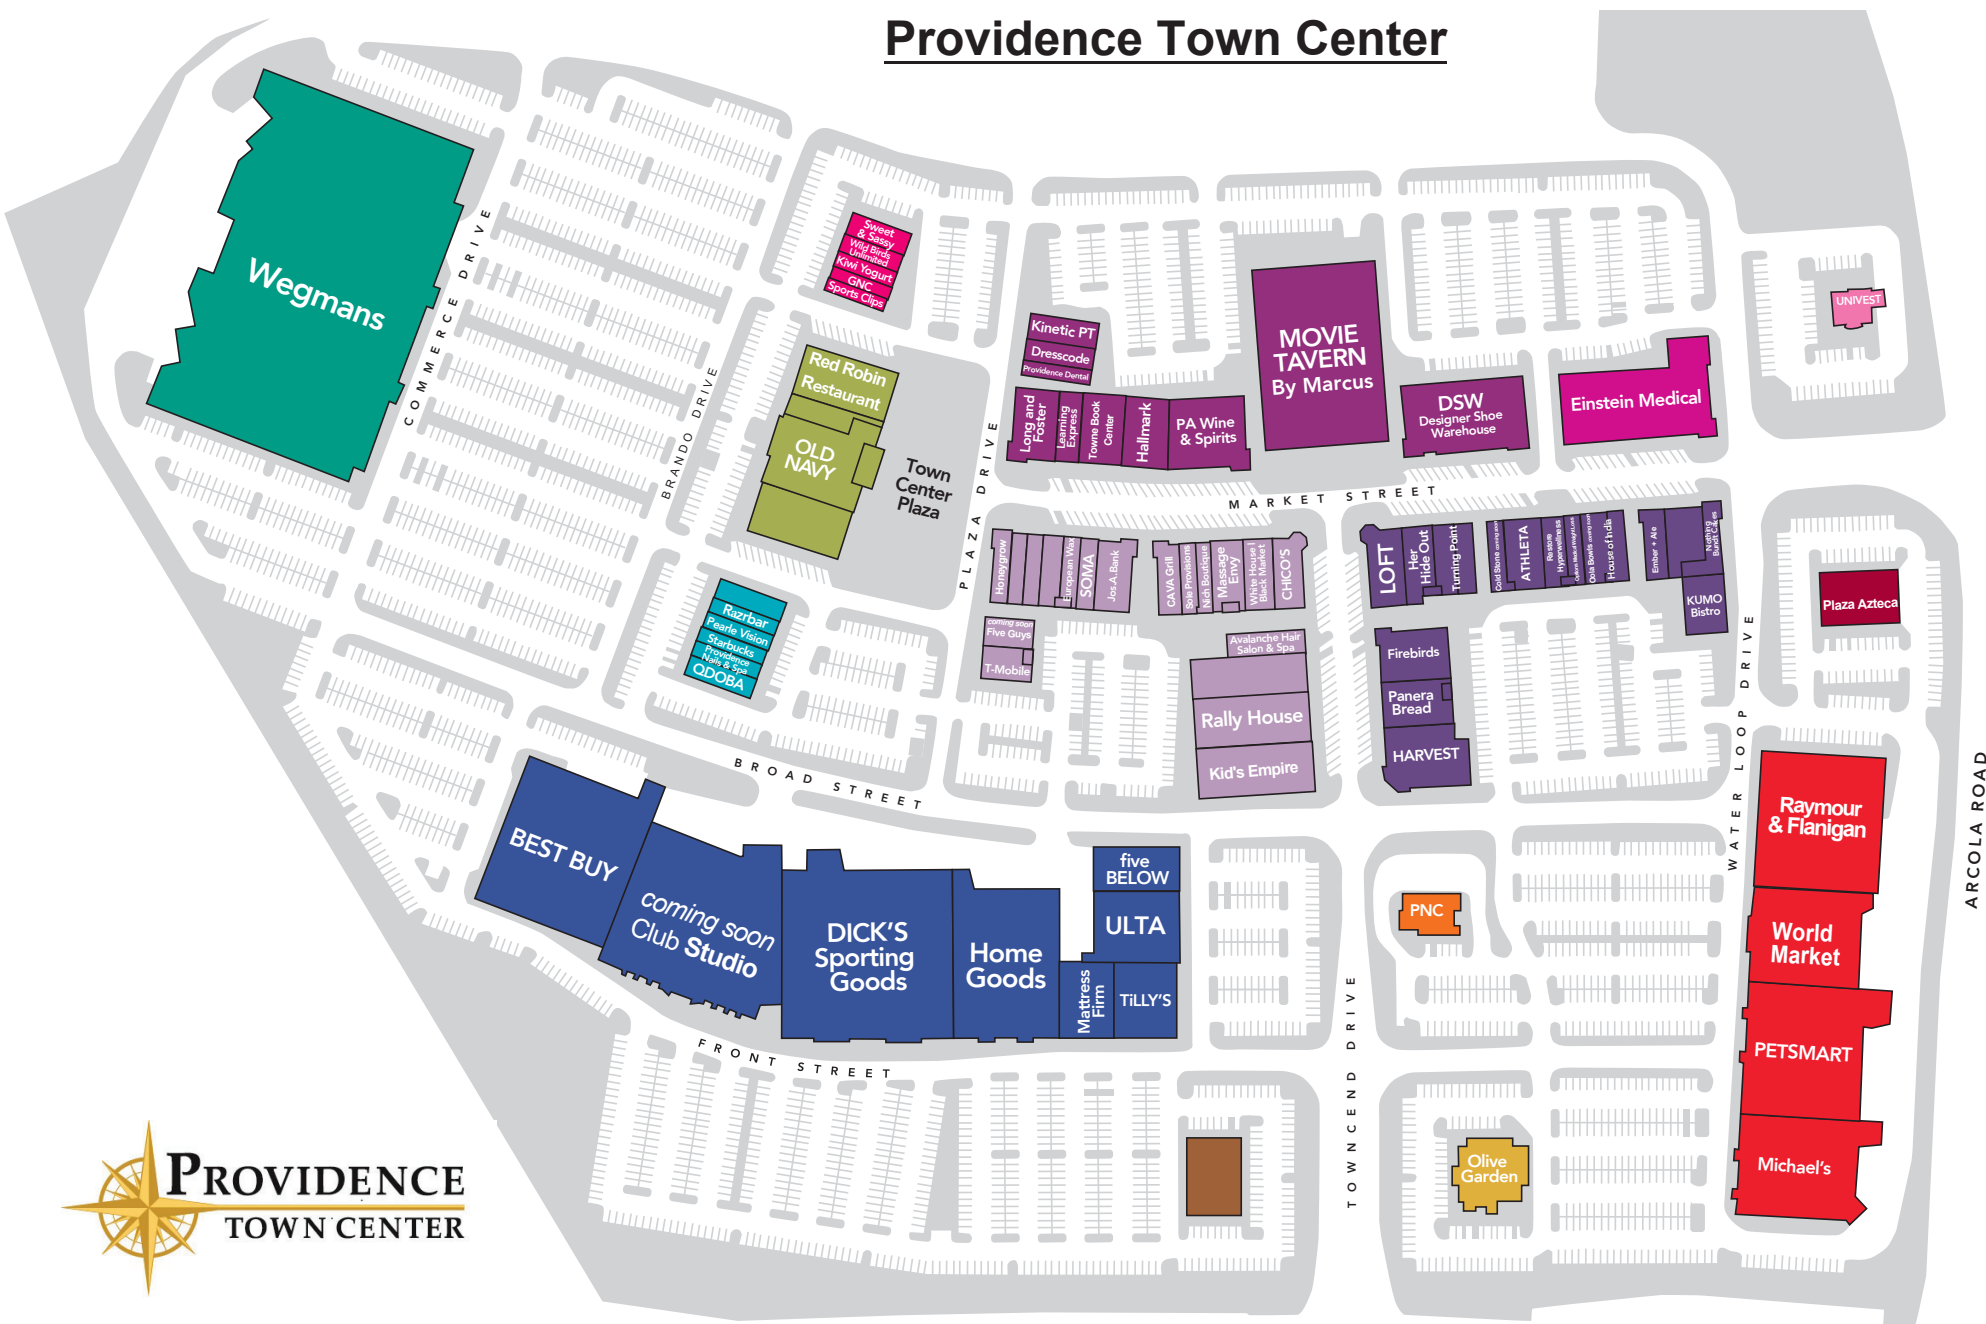

Providence Town Center

ROUTE 29