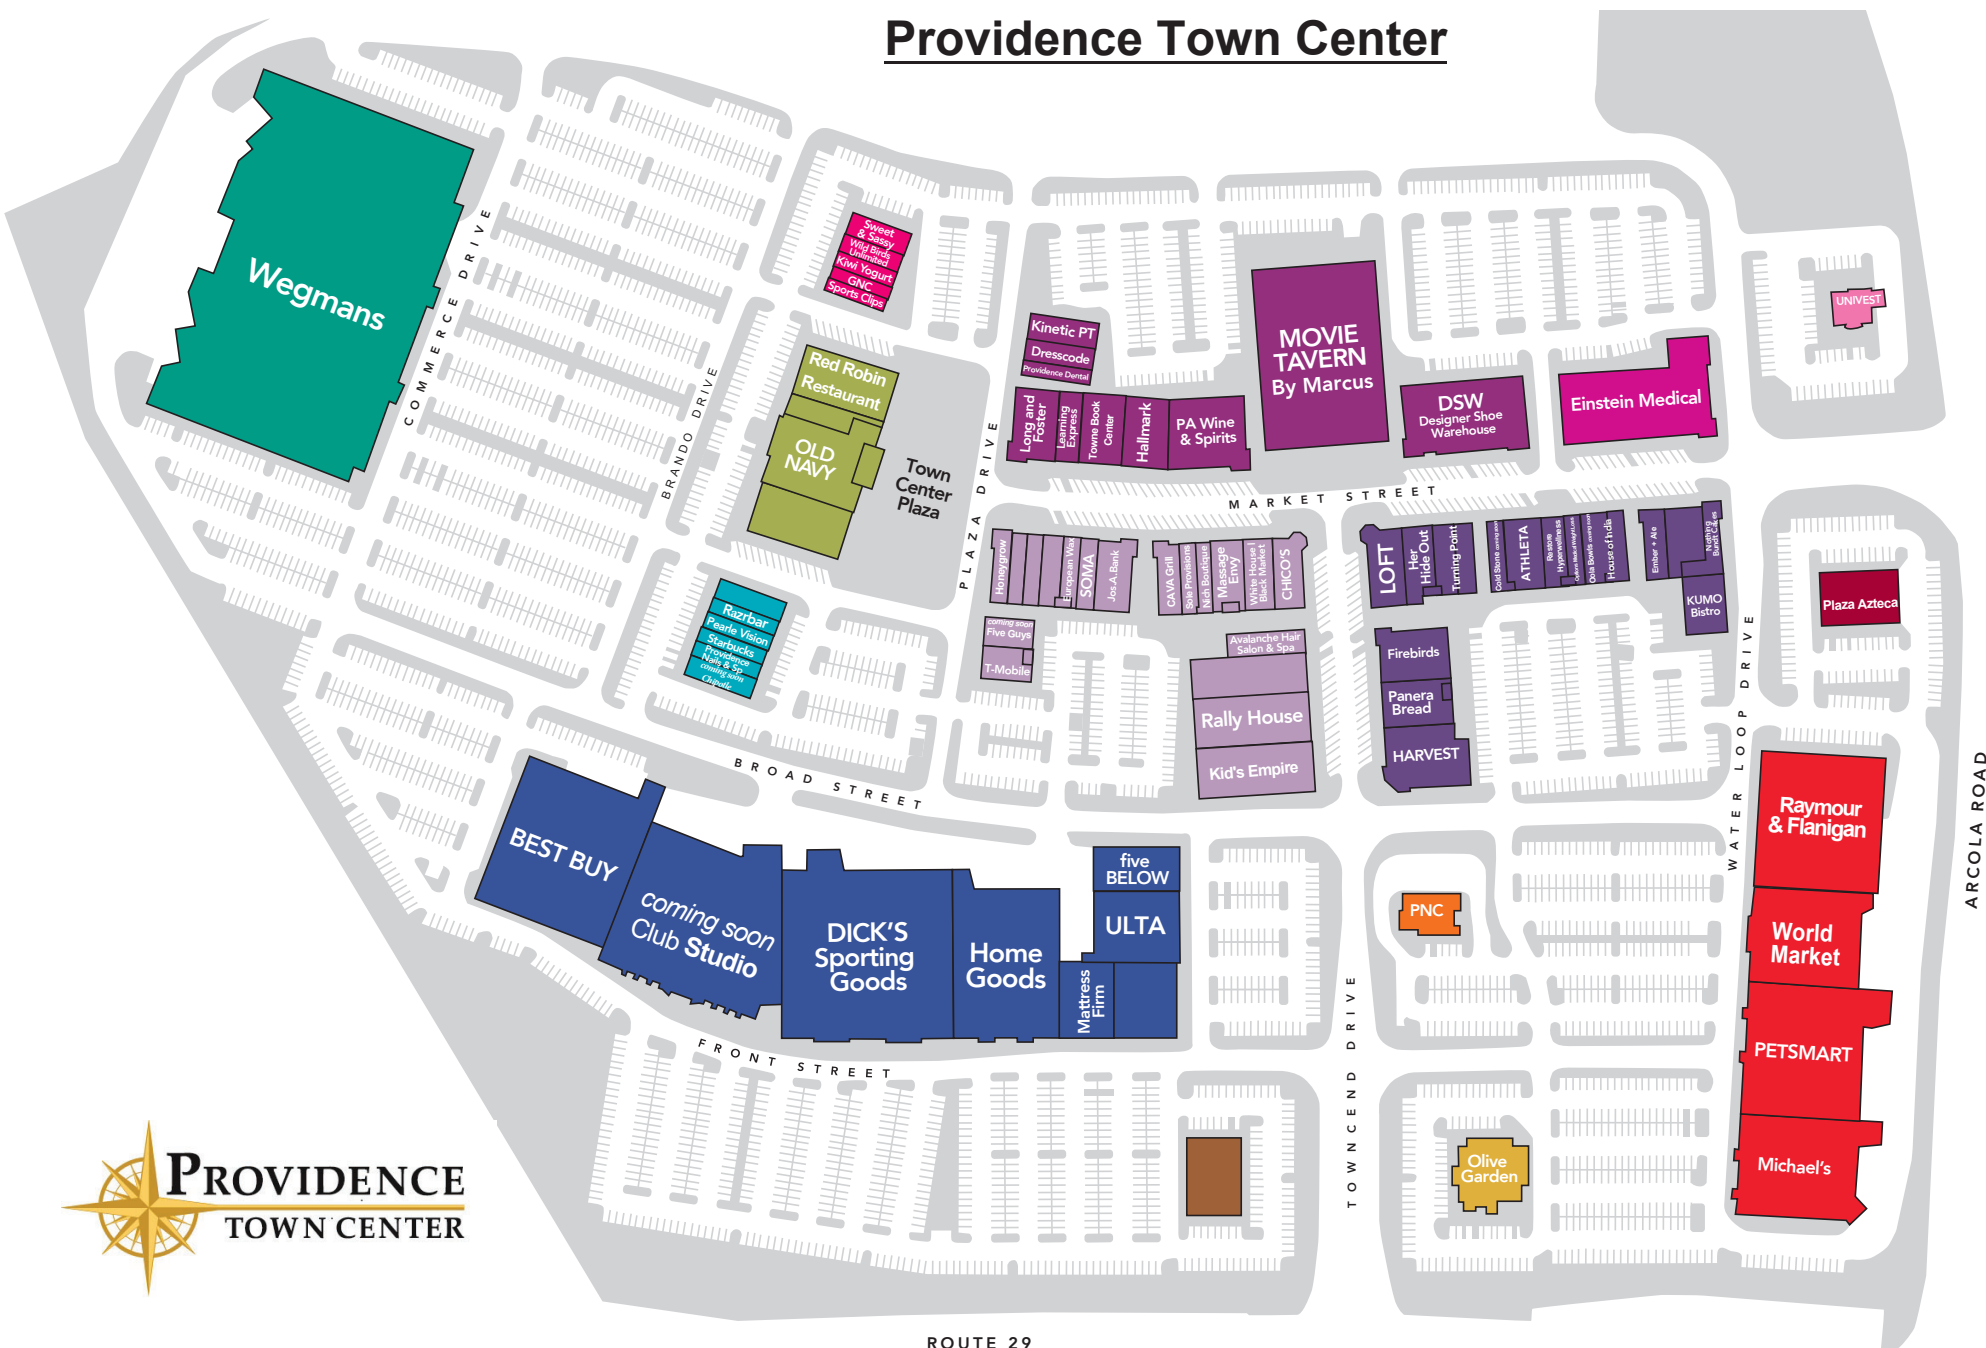

# Providence Town Center

ROUTE 29

V\_05-01-2026